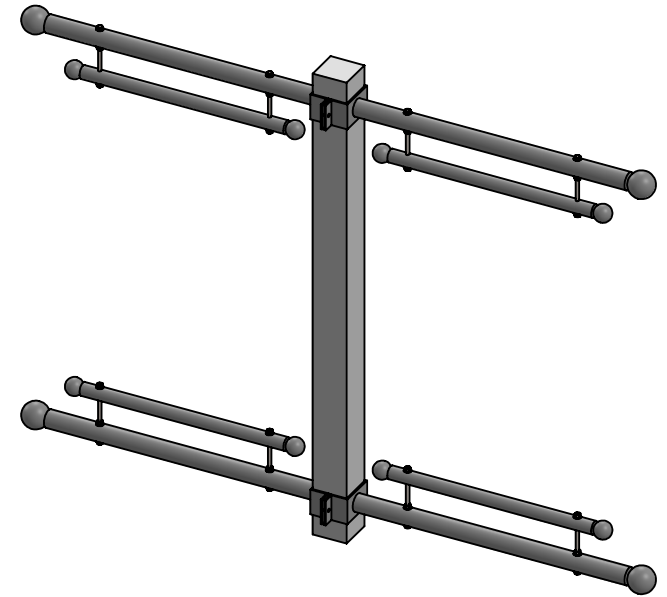

For Use with Round Poles, 18" Banner

FRONT VIEW

Custom clamps available for poles of diameter/width 3" to 8". Pole shape/size specified by customer at time of order.

TOP VIEW

Date: 05/2015
 Scale: NTS
 CB:
 Order#:

Content: Trapeze Banner 2-Way Bracket for 18" Banner
 PN: 303B-2WSET-18
 Color/Finish: Textured Black Powder Coat
 Customer Approval: _____

Design by Sign Bracket Store. All visual representations and designs are the intellectual property of Sign Bracket Store and protected under copyright law. Any duplication of this design is in direct violation of the law and will result in legal action.
 © Copyright 2008-2015

T: 888-919-7446

F: 760-603-0812

For Use with Square Poles, 18" Banner

FRONT VIEW

Custom clamps available for poles of diameter/width 3" to 8". Pole shape/size specified by customer at time of order.

TOP VIEW

Date: 05/2015
 Scale: NTS
 CB:
 Order#:

Content: Trapeze Banner 1-Way Bracket for 18" Banner
 PN: 303B-1WSET-18
 Color/Finish: Textured Black Powder Coat
 Customer Approval: _____

Design by Sign Bracket Store. All visual representations and designs are the intellectual property of Sign Bracket Store and protected under copyright law. Any duplication of this design is in direct violation of the law and will result in legal action.
 © Copyright 2008-2015