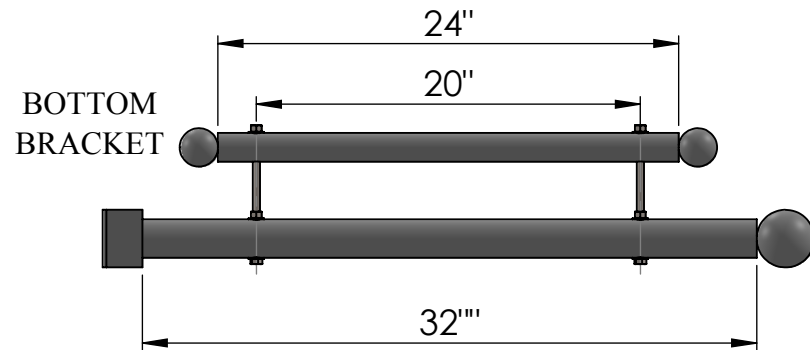

For Use with Round Poles, 18" Banner

FRONT VIEW

Custom clamps available for poles of diameter/width 3" to 8". Pole shape/size specified by customer at time of order.

TOP VIEW

Date: 05/2015
 Scale: NTS
 CB:
 Order#:

Content: Trapeze Banner 2-Way Bracket for 18" Banner
 PN: 303B-2WSET-18
 Color/Finish: Textured Black Powder Coat
 Customer Approval: _____

Design by Sign Bracket Store. All visual representations and designs are the intellectual property of Sign Bracket Store and protected under copyright law. Any duplication of this design is in direct violation of the law and will result in legal action.
 © Copyright 2008-2015

T: 888-919-7446

F: 760-603-0812

For Use with Square Poles, 18" Banner

FRONT VIEW

Custom clamps available for poles of diameter/width 3" to 8". Pole shape/size specified by customer at time of order.

TOP VIEW