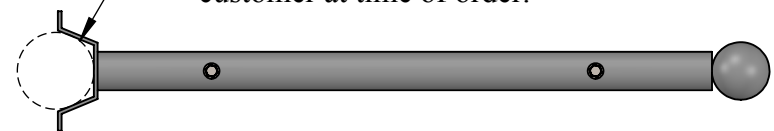

For Use with Round Poles, 18" Banner

FRONT VIEW

Custom clamps available for poles of diameter/width 3" to 8". Pole shape/size specified by customer at time of order.

TOP VIEW

Date: 05/2015
 Scale: NTS
 CB:
 Order#:

Content: Trapeze Banner 2-Way Bracket for 18" Banner
 PN: 303B-2WSET-18
 Color/Finish: Textured Black Powder Coat
 Customer Approval: _____

Design by Sign Bracket Store. All visual representations and designs are the intellectual property of Sign Bracket Store and protected under copyright law. Any duplication of this design is in direct violation of the law and will result in legal action.
 © Copyright 2008-2015