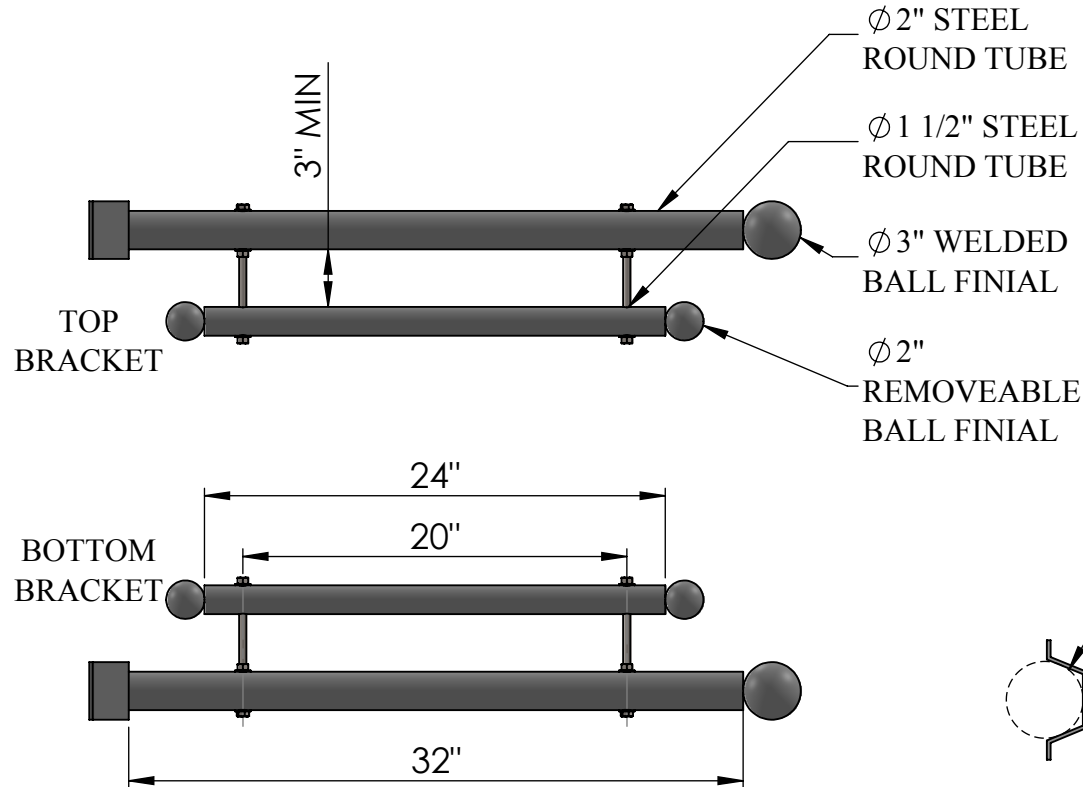

For Use with Round Poles, 18" Banner

FRONT VIEW

Custom clamps available for poles of diameter/width 3" to 8". Pole shape/size specified by customer at time of order.

TOP VIEW

Date: 05/2015
 Scale: NTS
 CB:
 Order#:

Content: Trapeze Banner 2-Way Bracket for 18" Banner
 PN: 303B-2WSET-18
 Color/Finish: Textured Black Powder Coat
 Customer Approval: _____

Design by Sign Bracket Store. All visual representations and designs are the intellectual property of Sign Bracket Store and protected under copyright law. Any duplication of this design is in direct violation of the law and will result in legal action.
 © Copyright 2008-2015

T: 888-919-7446

F: 760-603-0812

For Use with Square Poles, 18" Banner

FRONT VIEW

Custom clamps available for poles of diameter/width 3" to 8". Pole shape/size specified by customer at time of order.

TOP VIEW