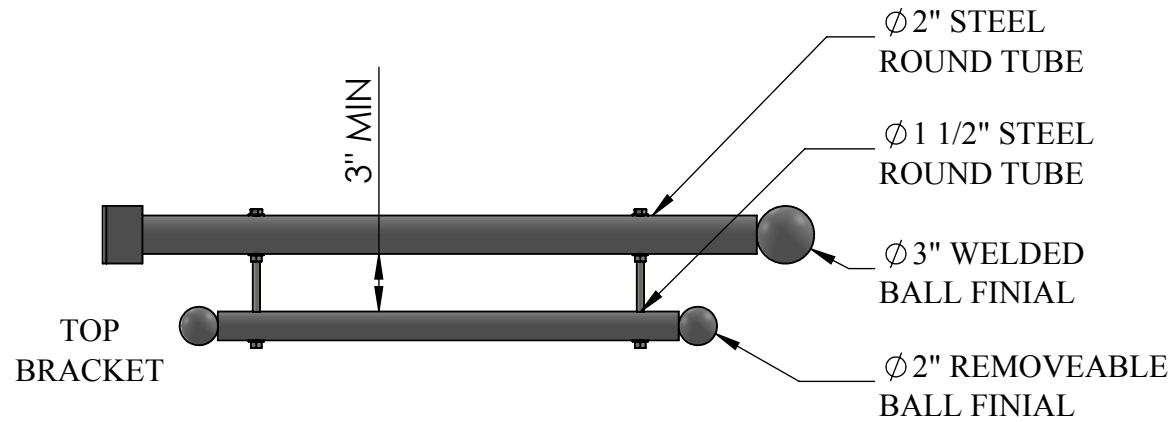

For Use with Round Poles, 18" Banner

FRONT VIEW

Custom clamps available for poles of diameter/width 3" to 8". Pole shape/size specified by customer at time of order.

TOP VIEW

Date: 05/2015
 Scale: NTS
 CB:
 Order#:

Content: Trapeze Banner 2-Way Bracket for 18" Banner
 PN: 303B-2WSET-18
 Color/Finish: Textured Black Powder Coat
 Customer Approval: _____

Design by Sign Bracket Store. All visual representations and designs are the intellectual property of Sign Bracket Store and protected under copyright law. Any duplication of this design is in direct violation of the law and will result in legal action.
 © Copyright 2008-2015

T: 888-919-7446

F: 760-603-0812

For Use with Square Poles, 18" Banner

FRONT VIEW

Custom clamps available for poles of diameter/width 3" to 8". Pole shape/size specified by customer at time of order.

TOP VIEW