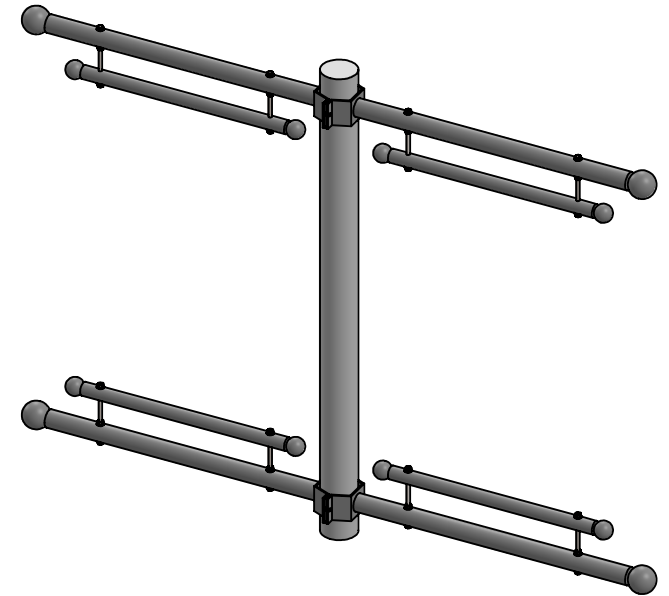

For Use with Round Poles, 18" Banner

FRONT VIEW

Custom clamps available for poles of diameter/width 3" to 8". Pole shape/size specified by customer at time of order.

TOP VIEW

Date: 05/2015
 Scale: NTS
 CB:
 Order#:

Content: Trapeze Banner 2-Way Bracket for 18" Banner
 PN: 303B-2WSET-18
 Color/Finish: Textured Black Powder Coat
 Customer Approval: _____

Design by Sign Bracket Store. All visual representations and designs are the intellectual property of Sign Bracket Store and protected under copyright law. Any duplication of this design is in direct violation of the law and will result in legal action.
 © Copyright 2008-2015

T: 888-919-7446

F: 760-603-0812

For Use with Square Poles, 18" Banner

FRONT VIEW

Custom clamps available for poles of diameter/width 3" to 8". Pole shape/size specified by customer at time of order.

TOP VIEW

Date: 05/2015
 Scale: NTS
 CB:
 Order#:

Content: Trapeze Banner 1-Way Bracket for 18" Banner
 PN: 303B-1WSET-18
 Color/Finish: Textured Black Powder Coat
 Customer Approval: _____

Design by Sign Bracket Store. All visual representations and designs are the intellectual property of Sign Bracket Store and protected under copyright law. Any duplication of this design is in direct violation of the law and will result in legal action.
 © Copyright 2008-2015