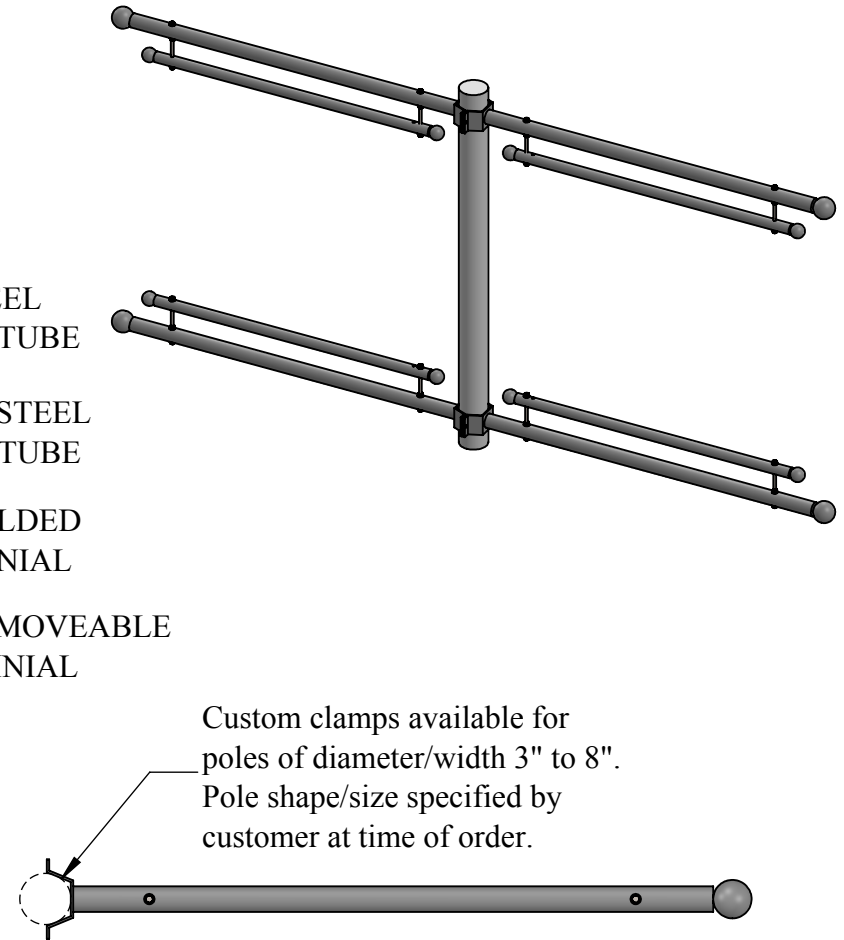

For Use with Round Poles, 36" Banner

FRONT VIEW

TOP VIEW

Date: 05/2015
 Scale: NTS
 CB:
 Order#:

Content: Trapeze Banner 2-Way Bracket for 36" Banner
 PN: 303B-2WSET-36
 Color/Finish: Textured Black Powder Coat
 Customer Approval: _____

T: 888-919-7446

F: 760-603-0812

For Use with Square Poles, 36" Banner

FRONT VIEW

Custom clamps available for poles of diameter/width 3" to 8". Pole shape/size specified by customer at time of order.

TOP VIEW