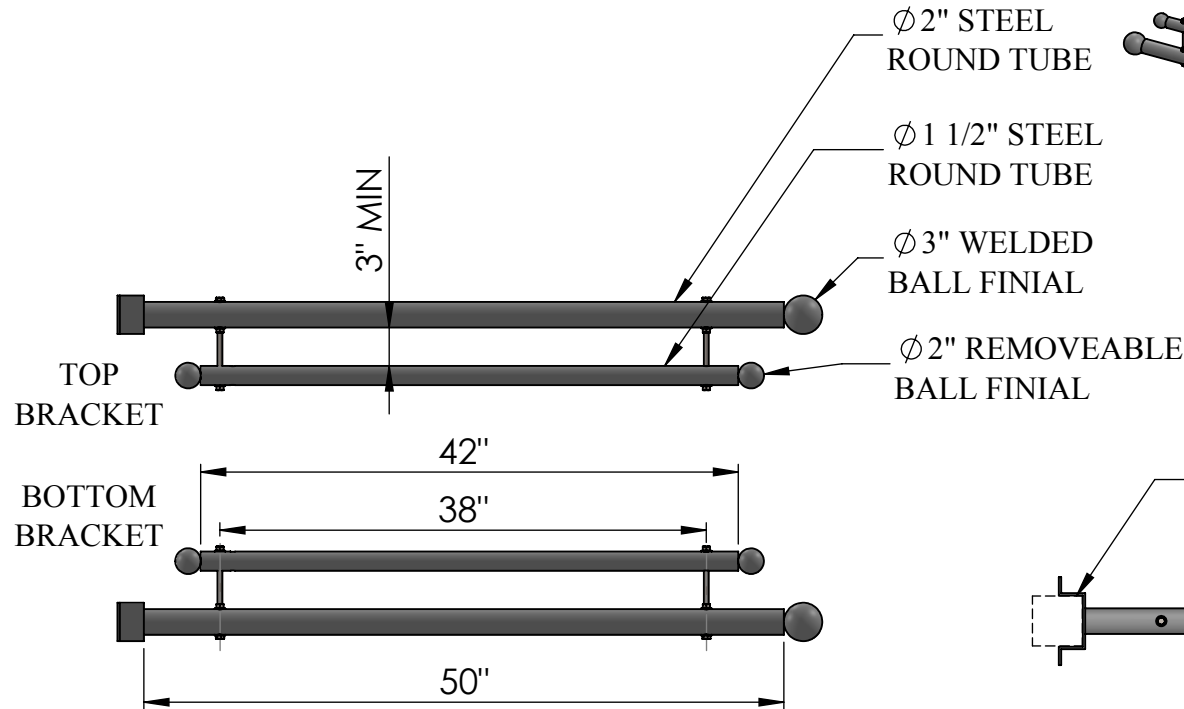

For Use with Round Poles, 36" Banner

FRONT VIEW

TOP VIEW

Date: 05/2015
 Scale: NTS
 CB:
 Order#:

Content: Trapeze Banner 2-Way Bracket for 36" Banner
 PN: 303B-2WSET-36
 Color/Finish: Textured Black Powder Coat
 Customer Approval: _____

T: 888-919-7446

F: 760-603-0812

For Use with Square Poles, 36" Banner

FRONT VIEW

Custom clamps available for poles of diameter/width 3" to 8". Pole shape/size specified by customer at time of order.

TOP VIEW