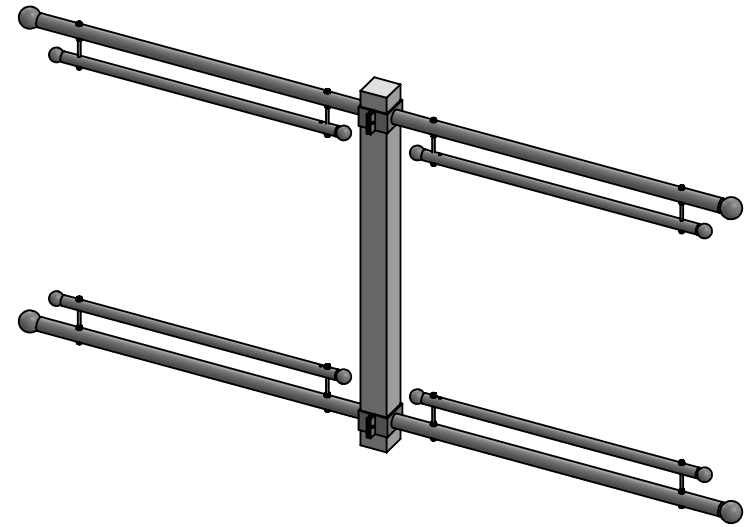

For Use with Round Poles, 36" Banner

FRONT VIEW

TOP VIEW

Date: 05/2015
 Scale: NTS
 CB:
 Order#:

Content: Trapeze Banner 2-Way Bracket for 36" Banner
 PN: 303B-2WSET-36
 Color/Finish: Textured Black Powder Coat
 Customer Approval: _____

T: 888-919-7446

F: 760-603-0812

For Use with Square Poles, 36" Banner

FRONT VIEW

Custom clamps available for poles of diameter/width 3" to 8". Pole shape/size specified by customer at time of order.

TOP VIEW

Date: 05/2015
 Scale: NTS
 CB:
 Order#:

Content: Trapeze Banner 2-Way Bracket for 36" Banner
 PN: 303B-2WSET-36
 Color/Finish: Textured Black Powder Coat
 Customer Approval: _____

Design by Sign Bracket Store. All visual representations and designs are the intellectual property of Sign Bracket Store and protected under copyright law. Any duplication of this design is in direct violation of the law and will result in legal action.
 © Copyright 2008-2015