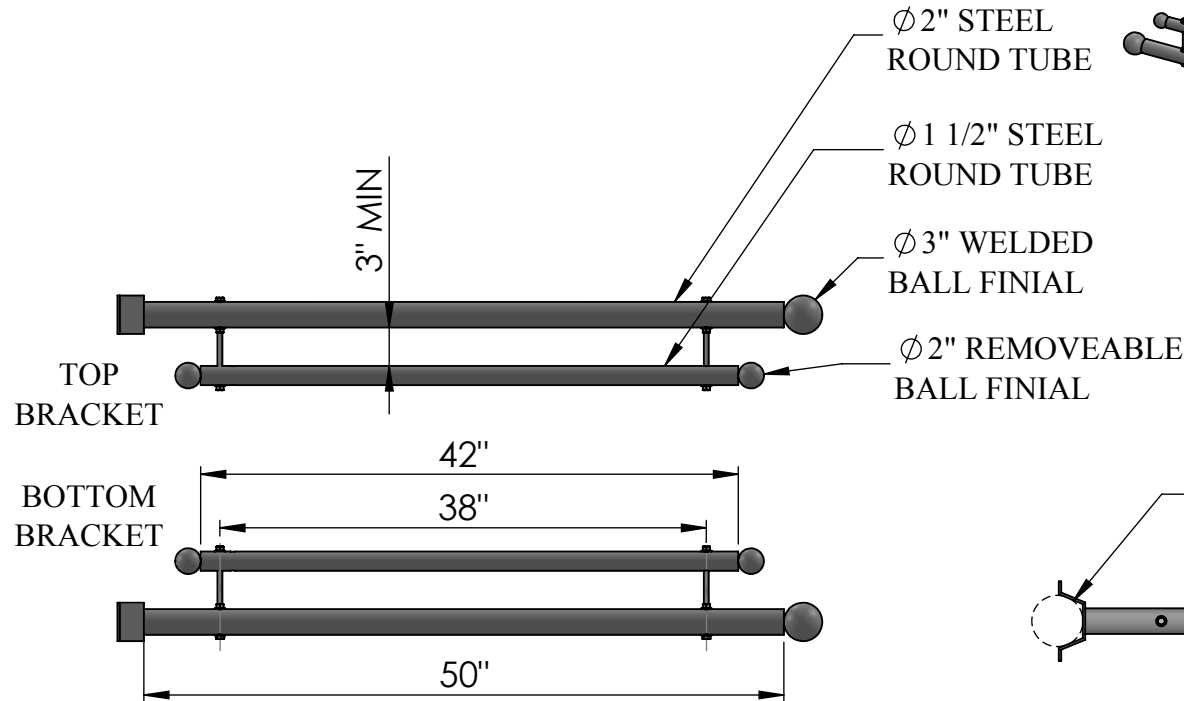

For Use with Round Poles, 36" Banner

FRONT VIEW

TOP VIEW

Date: 05/2015
 Scale: NTS
 CB:
 Order#:

Content: Trapeze Banner 2-Way Bracket for 36" Banner
 PN: 303B-2WSET-36
 Color/Finish: Textured Black Powder Coat
 Customer Approval: _____

T: 888-919-7446

F: 760-603-0812

For Use with Square Poles, 36" Banner

FRONT VIEW

Custom clamps available for poles of diameter/width 3" to 8". Pole shape/size specified by customer at time of order.

TOP VIEW