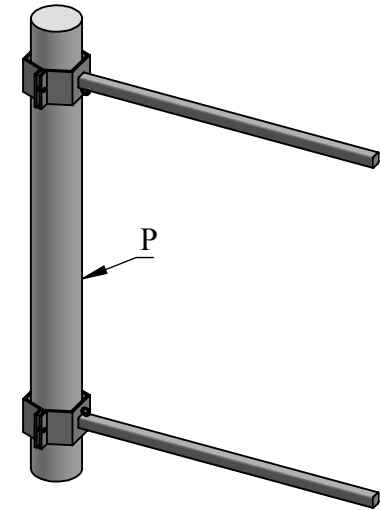

# For Use With Round Poles

**TOP VIEW**

**FRONT VIEW**

	Standard Sizes*
Arm Length (L)	20", 26", 38"
Pole Dia./Width (P)	3", 4", 6"

*\*Custom sizes available, call for details.*

Date: 05/2015  
 Scale: NTS  
 CB:  
 Order#:

Content: One-Way Straight Arm Banner Bracket Set  
 PN: 310B-1WSET  
 Color/Finish: Textured Black Powder Coat  
 Customer Approval: \_\_\_\_\_

Design by Sign Bracket Store. All visual representations and designs are the intellectual property of Sign Bracket Store and protected under copyright law. Any duplication of this design is in direct violation of the law and will result in legal action.  
 © Copyright 2008-2015

# For Use With Square Poles

**TOP VIEW**

**FRONT VIEW**

	Standard Sizes*
Arm Length (L)	20", 26", 38"
Pole Dia./Width (P)	3", 4", 6"

*\*Custom sizes available, call for details.*

Date: 05/2015  
 Scale: NTS  
 CB:  
 Order#: