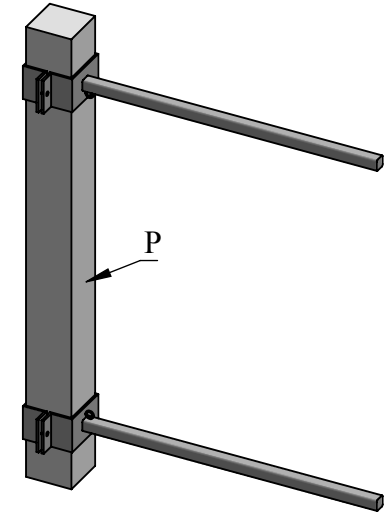

# For Use With Round Poles

**TOP VIEW**

**FRONT VIEW**

	Standard Sizes*
Arm Length (L)	20", 26", 38"
Pole Dia./Width (P)	3", 4", 6"

*\*Custom sizes available, call for details.*

Date: 05/2015  
 Scale: NTS  
 CB:  
 Order#:

Content: One-Way Straight Arm Banner Bracket Set  
 PN: 310B-1WSET  
 Color/Finish: Textured Black Powder Coat  
 Customer Approval: \_\_\_\_\_

Design by Sign Bracket Store. All visual representations and designs are the intellectual property of Sign Bracket Store and protected under copyright law. Any duplication of this design is in direct violation of the law and will result in legal action.  
 © Copyright 2008-2015

# For Use With Square Poles

**TOP VIEW**

**FRONT VIEW**

	Standard Sizes*
Arm Length (L)	20", 26", 38"
Pole Dia./Width (P)	3", 4", 6"

*\*Custom sizes available, call for details.*

Date: 05/2015  
 Scale: NTS  
 CB:  
 Order#: