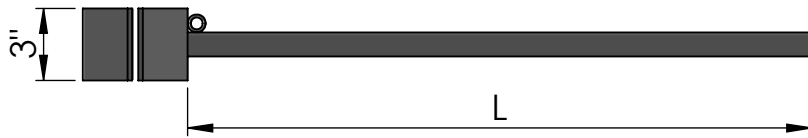

# For Use With Round Poles

**TOP VIEW**

**FRONT VIEW**

	Standard Sizes*
Arm Length (L)	20", 26", 38"
Pole Dia./Width (P)	3", 4", 6"

*\*Custom sizes available, call for details.*

Date: 05/2015  
 Scale: NTS  
 CB:  
 Order#:

Content: One-Way Straight Arm Banner Bracket Set  
 PN: 310B-1WSET  
 Color/Finish: Textured Black Powder Coat  
 Customer Approval: \_\_\_\_\_

Design by Sign Bracket Store. All visual representations and designs are the intellectual property of Sign Bracket Store and protected under copyright law. Any duplication of this design is in direct violation of the law and will result in legal action.  
 © Copyright 2008-2015

# For Use With Square Poles

**TOP VIEW**

**FRONT VIEW**

	Standard Sizes*
Arm Length (L)	20", 26", 38"
Pole Dia./Width (P)	3", 4", 6"

*\*Custom sizes available, call for details.*

Date: 05/2015  
 Scale: NTS  
 CB:  
 Order#: