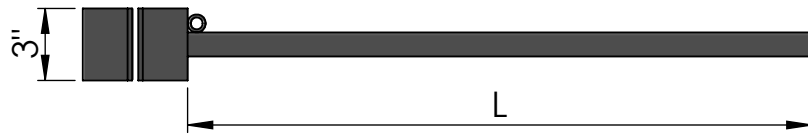

Content: One-Way Straight Arm Banner Bracket Set  
 PN: 310B-1WSET  
 Color/Finish: Textured Black Powder Coat  
 Customer Approval: \_\_\_\_\_

Design by Sign Bracket Store. All visual representations and designs are the intellectual property of Sign Bracket Store and protected under copyright law. Any duplication of this design is in direct violation of the law and will result in legal action.  
 © Copyright 2008-2015

# For Use With Square Poles

**TOP VIEW**

**FRONT VIEW**

	Standard Sizes*
Arm Length (L)	20", 26", 38"
Pole Dia./Width (P)	3", 4", 6"

*\*Custom sizes available, call for details.*

Date: 05/2015  
 Scale: NTS  
 CB:  
 Order#: