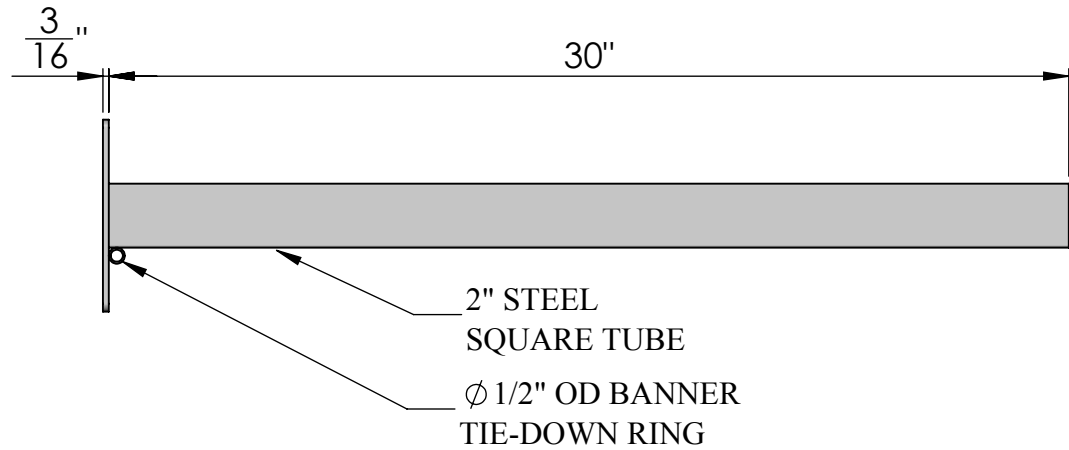

SIDE VIEW

FRONT VIEW

Date: 06/2015
 Scale: NTS
 DB: CF
 CB:
 Order#:

Content: 30" Universal Straight Arm Bracket
 PN: 379B-30
 Color/Finish: Textured Black Powder Coat
 Customer Approval: _____

Design by Sign Bracket Store. All visual representations and designs are the intellectual property of Sign Bracket Store and protected under copyright law. Any duplication of this design is in direct violation of the law and will result in legal action.
 © Copyright 2008-2015