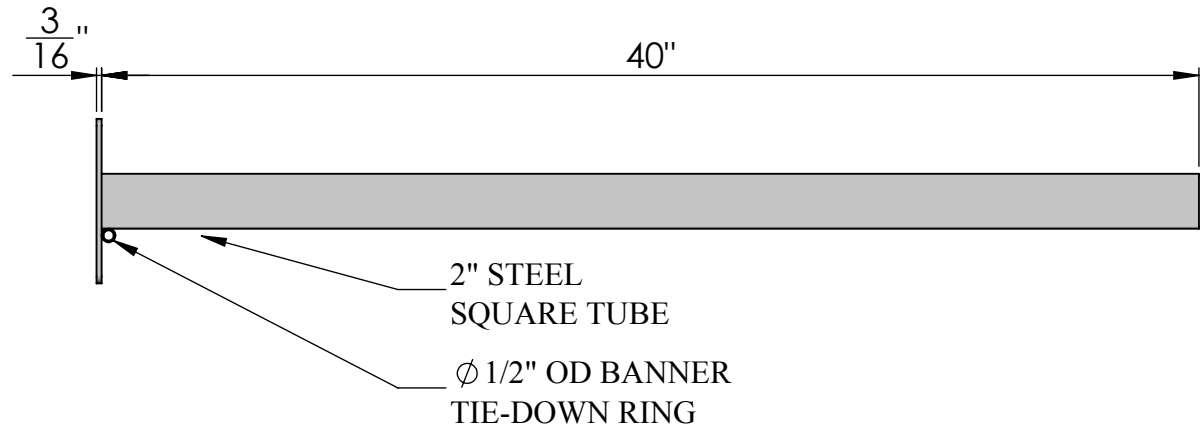

SIDE VIEW

FRONT VIEW

Date: 06/2015
Scale: NTS
DB: CF
CB:
Order#:

Content: 40" Universal Straight Arm Bracket
PN: 379B-40
Color/Finish: Textured Black Powder Coat
Customer Approval: _____

Design by Sign Bracket Store. All visual representations and designs are the intellectual property of Sign Bracket Store and protected under copyright law. Any duplication of this design is in direct violation of the law and will result in legal action.
© Copyright 2008-2015