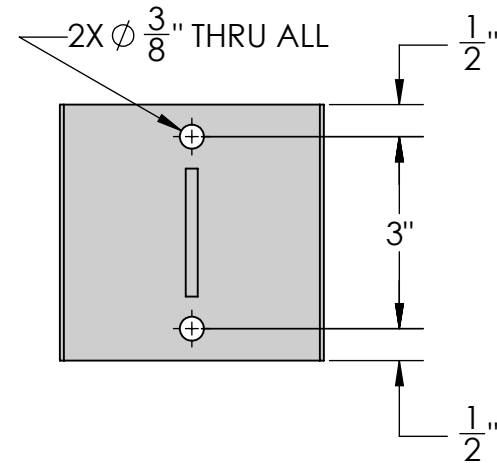

REVISIONS			
REV.	DESCRIPTION	DATE	CB
A	ORIGINAL DRAWING	5/25/2016	CF
B	CHANGED HEIGHT FROM 3.5" TO 4"	6/30/2016	CF

TOP VIEW

FRONT VIEW

RIGHT VIEW

Material:
Steel

Scale: 1:3
DB: CF
Rev: B
Sheet: 1 of 1

Content: 4X4 Post Bracket Collar with T-Strap Assembly
PN: 330B-4X4-T8