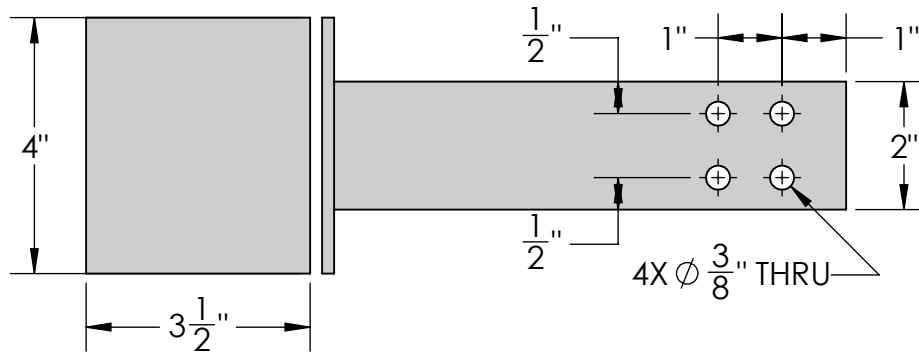

REVISIONS			
REV.	DESCRIPTION	DATE	CB
A	ORIGINAL DRAWING	5/25/2016	CF
B	CHANGED HEIGHT FROM 3.5" TO 4"	6/30/2016	CF

TOP VIEW

FRONT VIEW

RIGHT VIEW

Material:
Steel

Scale: 1:3
DB: CF
Rev: B
Sheet: 1 of 1

Content: 4X4 Post Bracket Collar with T-Strap Assembly
PN: 330B-4X4-T8