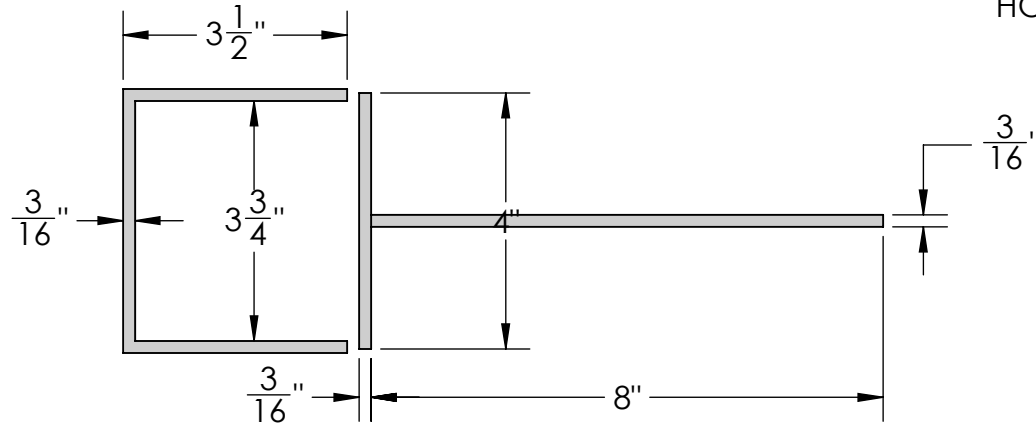

REVISIONS			
REV.	DESCRIPTION	DATE	CB
A	ORIGINAL DRAWING	5/25/2016	CF
B	CHANGED HEIGHT FROM 3.5" TO 4"	6/30/2016	CF

TOP VIEW

FRONT VIEW

RIGHT VIEW

Material:
Steel

Scale: 1:3
DB: CF
Rev: B
Sheet: 1 of 1

Content: 4X4 Post Bracket Collar with T-Strap Assembly
PN: 330B-4X4-T8