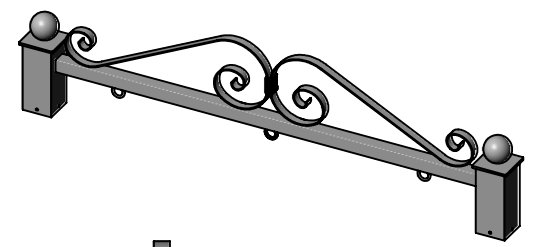

REVISIONS			
REV.	DESCRIPTION	DATE	CB
A	ORIGINAL DRAWING	1/28/2016	CF

**FRONT VIEW**

**SIDE VIEW**

**BOTTOM VIEW**

DETAIL A  
SCALE 1 : 4

Material: Steel  
Scale: 1:12  
DB: CF  
Rev: A  
Order#:

Content: 50" Torino Slip-Over Post & Panel Bracket  
PN: 370B-PP-50  
Color/Finish: Textured Black Powder Coat  
Customer Approval: \_\_\_\_\_