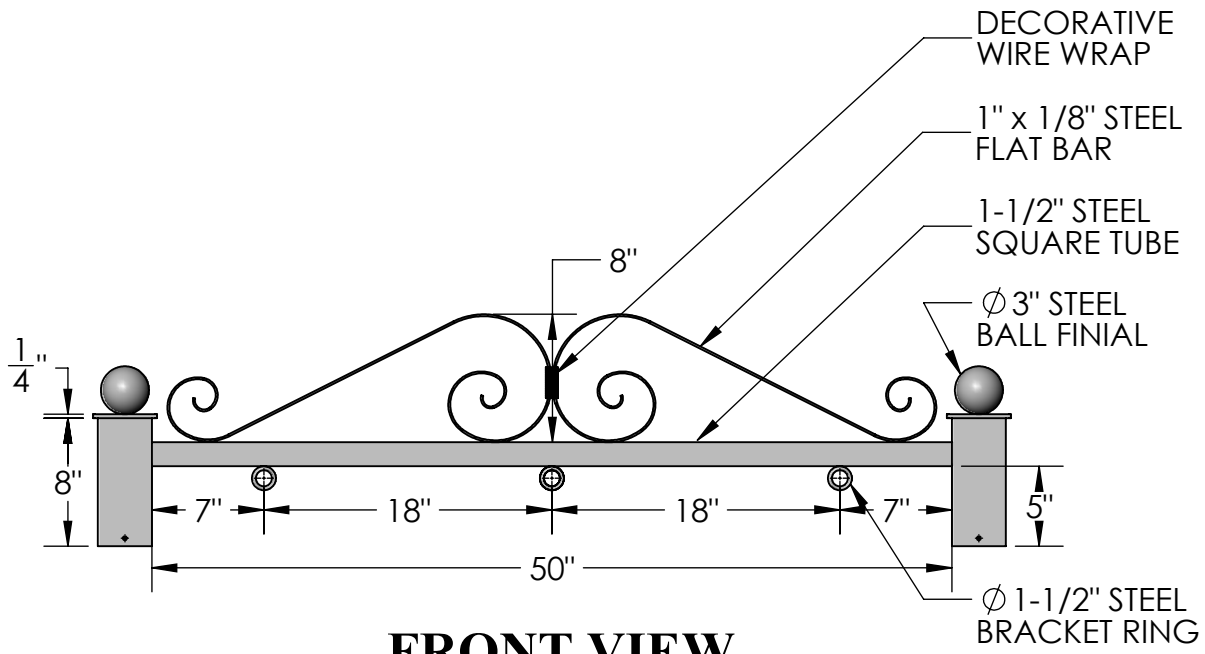

REVISIONS			
REV.	DESCRIPTION	DATE	CB
A	ORIGINAL DRAWING	1/28/2016	CF

**FRONT VIEW**

**SIDE VIEW**

**BOTTOM VIEW**

DETAIL A  
SCALE 1 : 4

Material: Steel  
Scale: 1:12  
DB: CF  
Rev: A  
Order#:

Content: 50" Torino Slip-Over Post & Panel Bracket  
PN: 370B-PP-50  
Color/Finish: Textured Black Powder Coat  
Customer Approval: \_\_\_\_\_