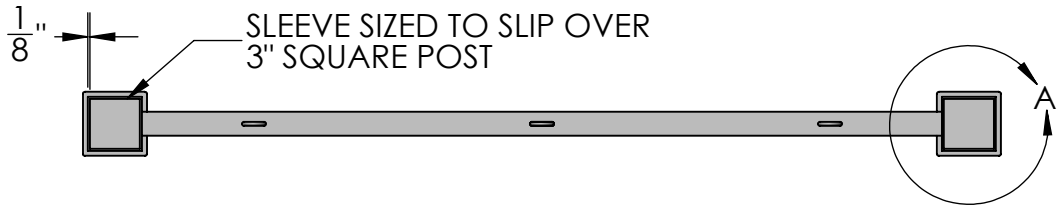

REVISIONS			
REV.	DESCRIPTION	DATE	CB
A	ORIGINAL DRAWING	1/28/2016	CF

**FRONT VIEW**

**SIDE VIEW**

**BOTTOM VIEW**

DETAIL A  
SCALE 1 : 4

Material: Steel  
Scale: 1:12  
DB: CF  
Rev: A  
Order#:

Content: 50" Torino Slip-Over Post & Panel Bracket  
PN: 370B-PP-50  
Color/Finish: Textured Black Powder Coat  
Customer Approval: \_\_\_\_\_