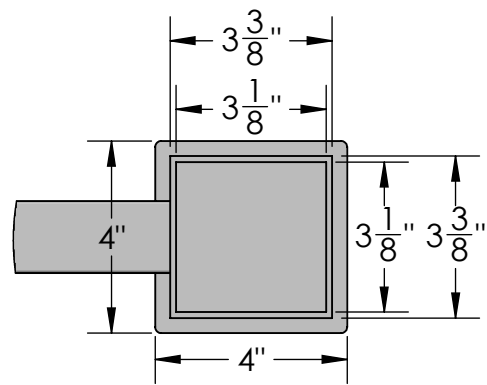

REVISIONS			
REV.	DESCRIPTION	DATE	CB
A	ORIGINAL DRAWING	1/28/2016	CF

**FRONT VIEW**

**SIDE VIEW**

**BOTTOM VIEW**

DETAIL A  
SCALE 1 : 4

Material: Steel  
Scale: 1:12  
DB: CF  
Rev: A  
Order#:

Content: 50" Torino Slip-Over Post & Panel Bracket  
PN: 370B-PP-50  
Color/Finish: Textured Black Powder Coat  
Customer Approval: \_\_\_\_\_