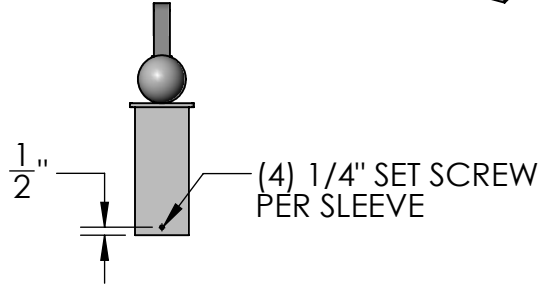

REVISIONS			
REV.	DESCRIPTION	DATE	CB
A	ORIGINAL DRAWING	1/28/2016	CF

**FRONT VIEW**

**SIDE VIEW**

**BOTTOM VIEW**

DETAIL A  
SCALE 1 : 4

Material: Steel  
Scale: 1:12  
DB: CF  
Rev: A  
Order#:

Content: 50" Torino Slip-Over Post & Panel Bracket  
PN: 370B-PP-50  
Color/Finish: Textured Black Powder Coat  
Customer Approval: \_\_\_\_\_