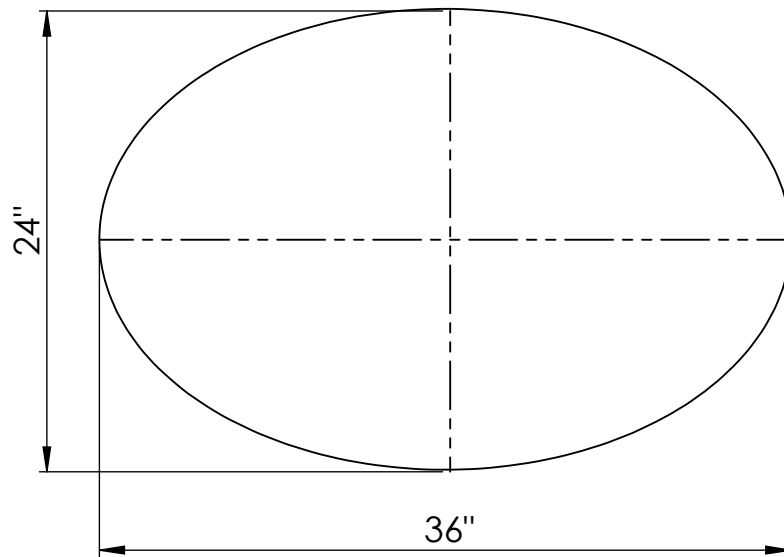

MATERIAL: PVC

FRONT VIEW

SIDE VIEW

Date: 07/2015
Scale: NTS
DB: CF
CB:
Order#:

Content: 36" x 24" Oval PVC Sign Blank - Square Edge
PN: AB100-V3624-100
Color/Finish: Unpainted PVC
Customer Approval: _____