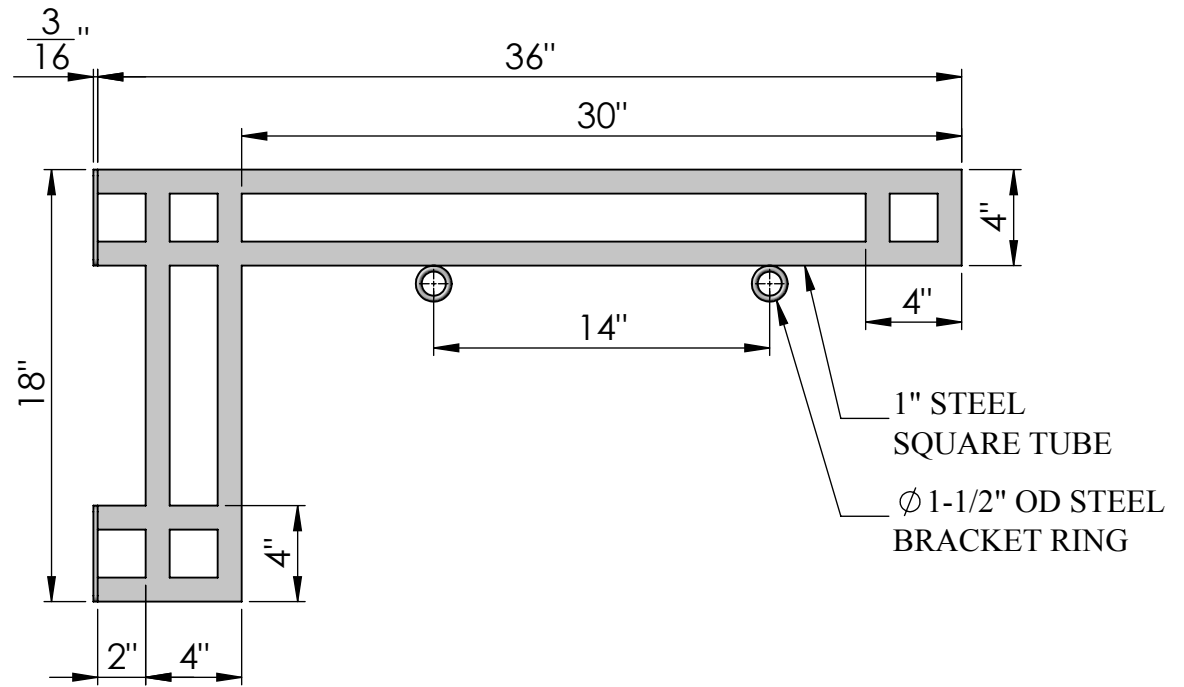

SIDE VIEW

FRONT VIEW

Date: 06/2015
 Scale: NTS
 DB: CF
 CB:
 Order#:

Content: 36" Modern Truss Hanging Sign Bracket
 PN: 1150-36
 Color/Finish: Textured Black Powder Coat
 Customer Approval: _____

Design by Sign Bracket Store. All visual representations and designs are the intellectual property of Sign Bracket Store and protected under copyright law. Any duplication of this design is in direct violation of the law and will result in legal action.
 © Copyright 2008-2015