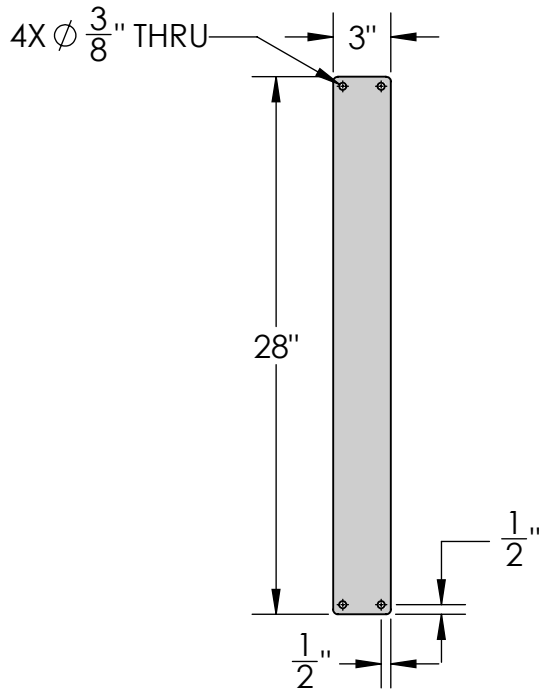

**INSTALLED TOGETHER**

- 1.) 1201-WM-FRM-V2617
- 2.) AB100-V2617-100

REVISIONS			
REV.	DESCRIPTION	DATE	CB
A	ORIGINAL DRAWING	4/2015	CF
B	UPDATED OVERALL DIMS.	4/5/2016	CF

**SIDE VIEW**

**FRONT VIEW**

Material: **Steel**

Scale: 1:10  
DB: CF  
Rev: B  
Sheet: 1 of 1

Content: Wall Mount Oval Sign Frame w/Scroll 26"x17"  
PN: 1201-WM-V2617-100  
Color/Finish: Textured Black Powder Coat  
Customer Approval: \_\_\_\_\_

Design by Sign Bracket Store. All visual representations and designs are the intellectual property of Sign Bracket Store and protected under copyright law. Any duplication of this design is in direct violation of the law and will result in legal action.  
© Copyright 2008-2016