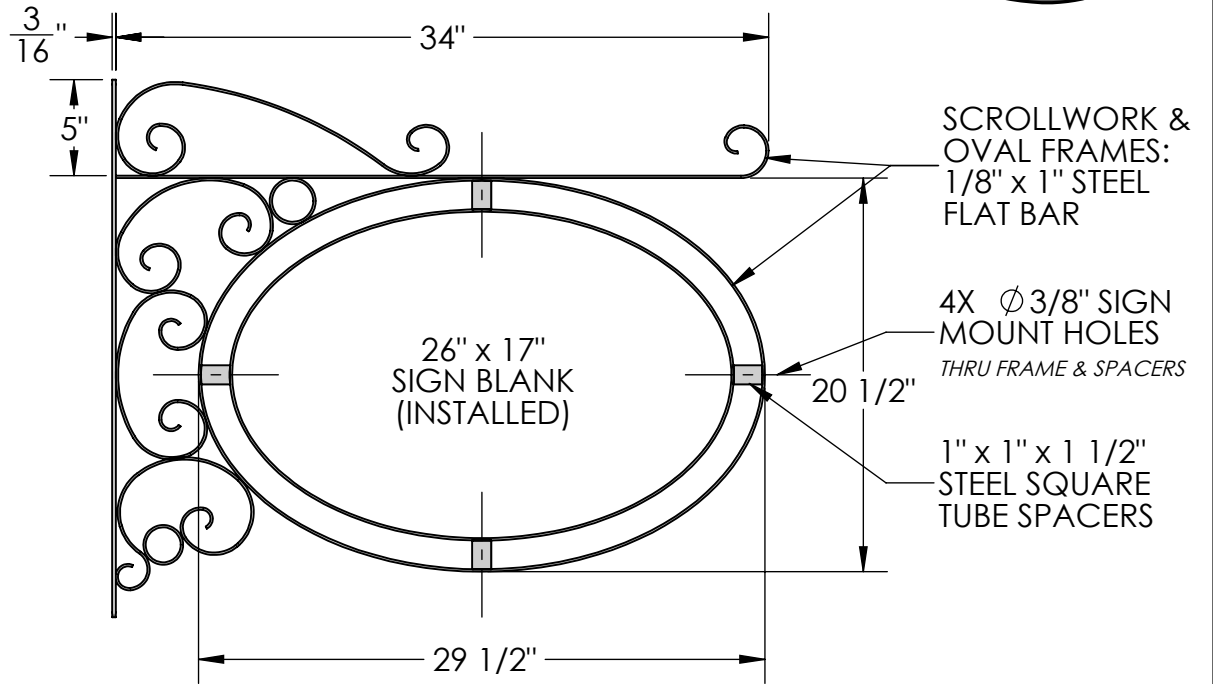

**INSTALLED TOGETHER**

- 1.) 1201-WM-FRM-V2617
- 2.) AB100-V2617-100

REVISIONS			
REV.	DESCRIPTION	DATE	CB
A	ORIGINAL DRAWING	4/2015	CF
B	UPDATED OVERALL DIMS.	4/5/2016	CF

**SIDE VIEW**

**FRONT VIEW**

Material: **Steel**

Scale: 1:10  
DB: CF  
Rev: B  
Sheet: 1 of 1

Content: Wall Mount Oval Sign Frame w/Scroll 26"x17"  
PN: 1201-WM-V2617-100  
Color/Finish: Textured Black Powder Coat  
Customer Approval: \_\_\_\_\_

Design by Sign Bracket Store. All visual representations and designs are the intellectual property of Sign Bracket Store and protected under copyright law. Any duplication of this design is in direct violation of the law and will result in legal action.  
© Copyright 2008-2016