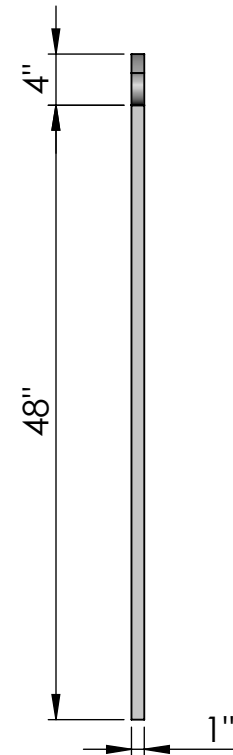

**FRONT VIEW**

**SIDE VIEW**

Date: 08/2015  
 Scale: NTS  
 DB: CF  
 CB:  
 Order#:

Content: Decorative Real Estate Sign Frame  
 PN: 1301B-HFRAME18x24  
 Color/Finish: Textured Black Powder Coat  
 Customer Approval: \_\_\_\_\_