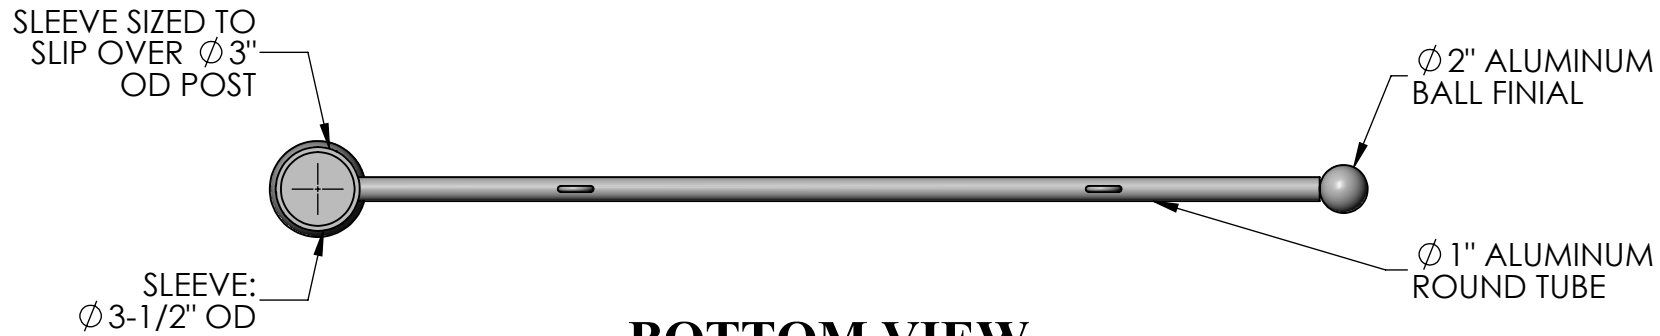

REVISIONS			
REV.	DESCRIPTION	DATE	CB
A	ORIGINAL DRAWING	5/2015	CF
B	UPDATED ARM LENGTH TO 40" NOT INCL. BF	5/5/2016	CF

FRONT VIEW

BOTTOM VIEW

Material: Aluminum	Content: 40" Premium "S" Scroll Slip Over Sign Bracket PN: 325B-SO-SSB-40	Design by Sign Bracket Store. All visual representations and designs are the intellectual property of Sign Bracket Store and protected under copyright law. Any duplication of this design is in direct violation of the law and will result in legal action. © Copyright 2008-2016	 SIGN BRACKET STORE
Scale: 1:8 DB: CF Rev: B Sheet: 1 of 1	Color/Finish: Textured Black Powder Coat Customer Approval: _____		