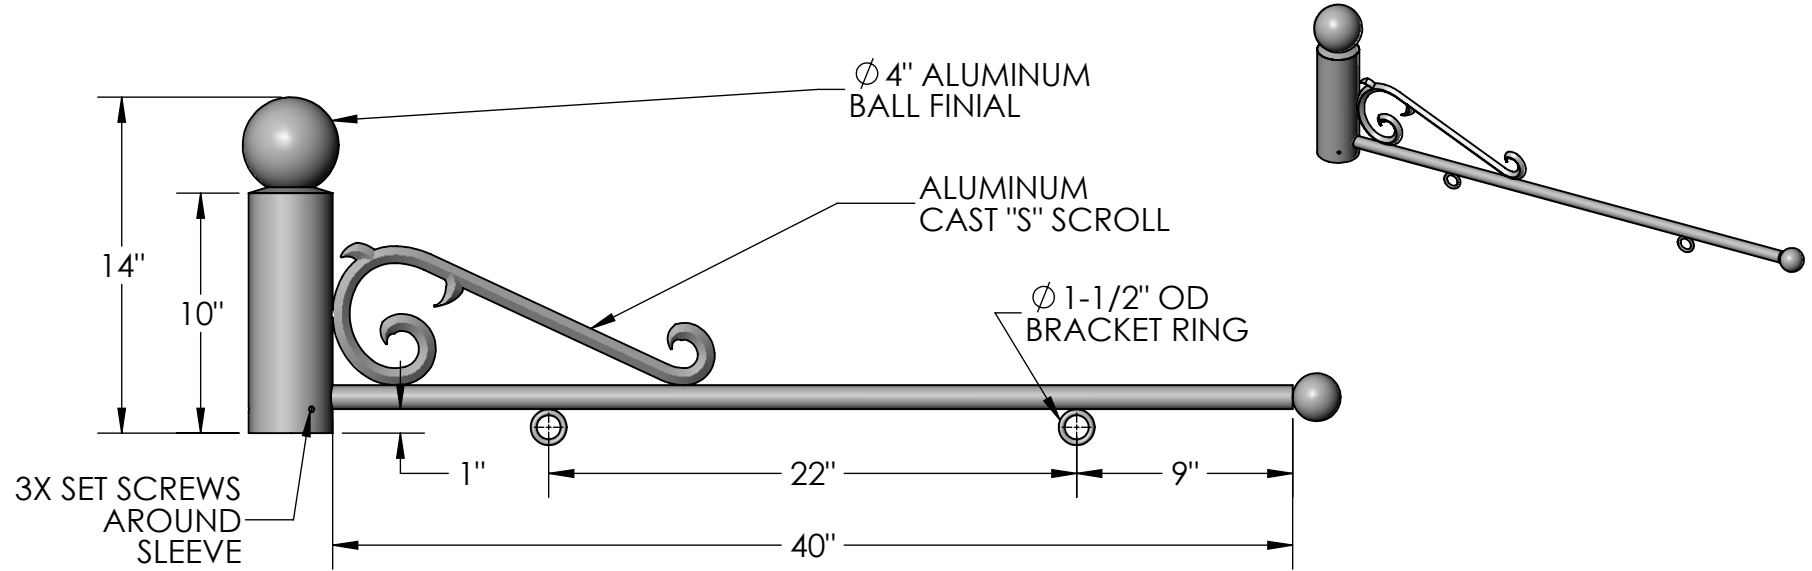

REVISIONS			
REV.	DESCRIPTION	DATE	CB
A	ORIGINAL DRAWING	5/2015	CF
B	UPDATED ARM LENGTH TO 40" NOT INCL. BF	5/5/2016	CF

FRONT VIEW

BOTTOM VIEW

Material: Aluminum	Content: 40" Premium "S" Scroll Slip Over Sign Bracket PN: 325B-SO-SSB-40	Design by Sign Bracket Store. All visual representations and designs are the intellectual property of Sign Bracket Store and protected under copyright law. Any duplication of this design is in direct violation of the law and will result in legal action. © Copyright 2008-2016	 SIGN BRACKET STORE
Scale: 1:8 DB: CF Rev: B Sheet: 1 of 1	Color/Finish: Textured Black Powder Coat Customer Approval: _____		