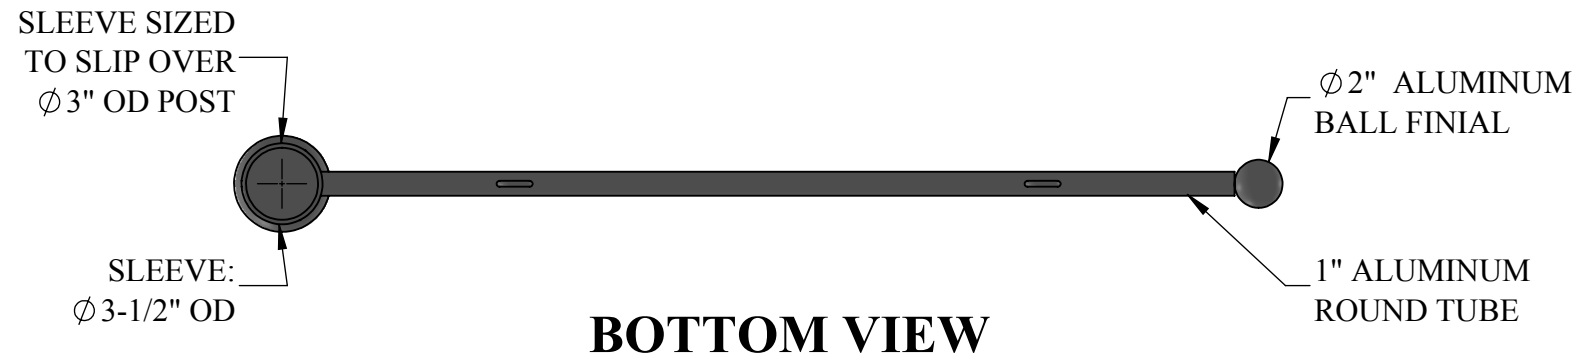

FRONT VIEW

BOTTOM VIEW

Date: 06/2015
 Scale: NTS
 CB:
 Order#:

Content: 40" Torino Slip-Over Bracket Only
 PN: 325B-SO-TSB-40
 Color/Finish: Textured Black Powder Coat
 Customer Approval: _____

Design by Sign Bracket Store. All visual representations and designs are the intellectual property of Sign Bracket Store and protected under copyright law. Any duplication of this design is in direct violation of the law and will result in legal action.
 © Copyright 2008-2015