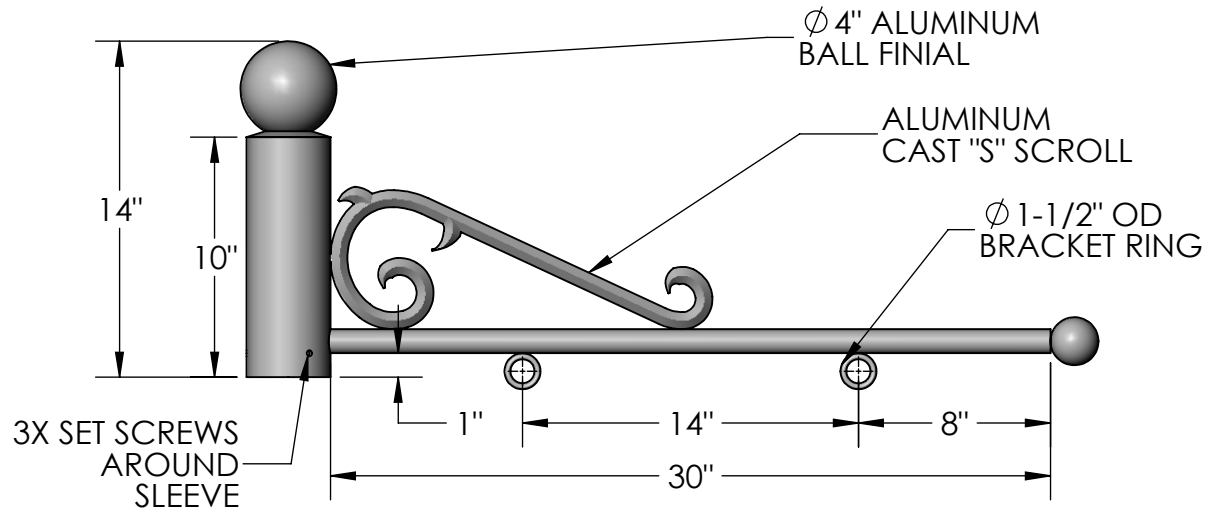

REVISIONS			
REV.	DESCRIPTION	DATE	CB
A	ORIGINAL DRAWING	5/2015	CF
B	UPDATED ARM LENGTH TO 30" NOT INCL. BF	5/5/2016	CF

**FRONT VIEW**

**BOTTOM VIEW**

Material:  
Aluminum

Scale: 1:8  
DB: CF  
Rev: B  
Sheet: 1 of 1

Content: 30" Premium "S" Scroll Slip Over Sign Bracket

PN: 325B-SO-SSB-30

Color/Finish: Textured Black Powder Coat

Customer Approval: \_\_\_\_\_

Design by Sign Bracket Store. All visual representations and designs are the intellectual property of Sign Bracket Store and protected under copyright law. Any duplication of this design is in direct violation of the law and will result in legal action.