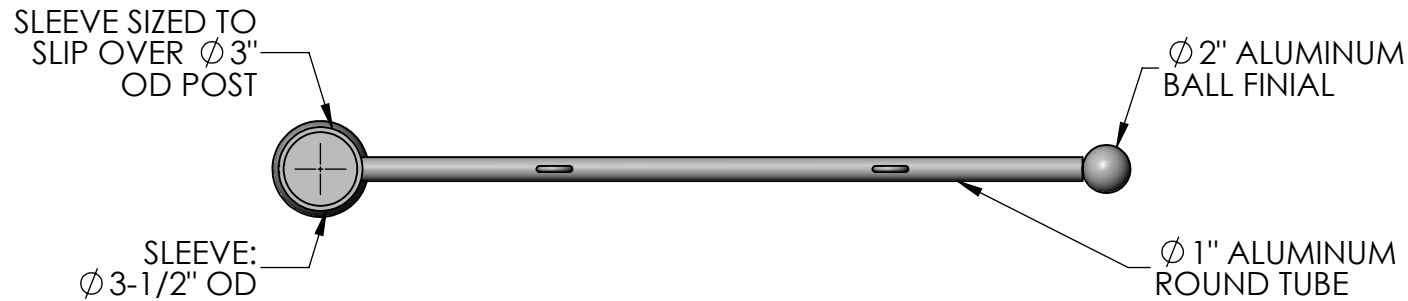

REVISIONS			
REV.	DESCRIPTION	DATE	CB
A	ORIGINAL DRAWING	5/2015	CF
B	UPDATED ARM LENGTH TO 30" NOT INCL. BF	5/5/2016	CF

**FRONT VIEW**

**BOTTOM VIEW**

Material:  
Aluminum

Scale: 1:8  
DB: CF  
Rev: B  
Sheet: 1 of 1

Content: 30" Premium "S" Scroll Slip Over Sign Bracket

PN: 325B-SO-SSB-30

Color/Finish: Textured Black Powder Coat

Customer Approval: \_\_\_\_\_

Design by Sign Bracket Store. All visual representations and designs are the intellectual property of Sign Bracket Store and protected under copyright law. Any duplication of this design is in direct violation of the law and will result in legal action.