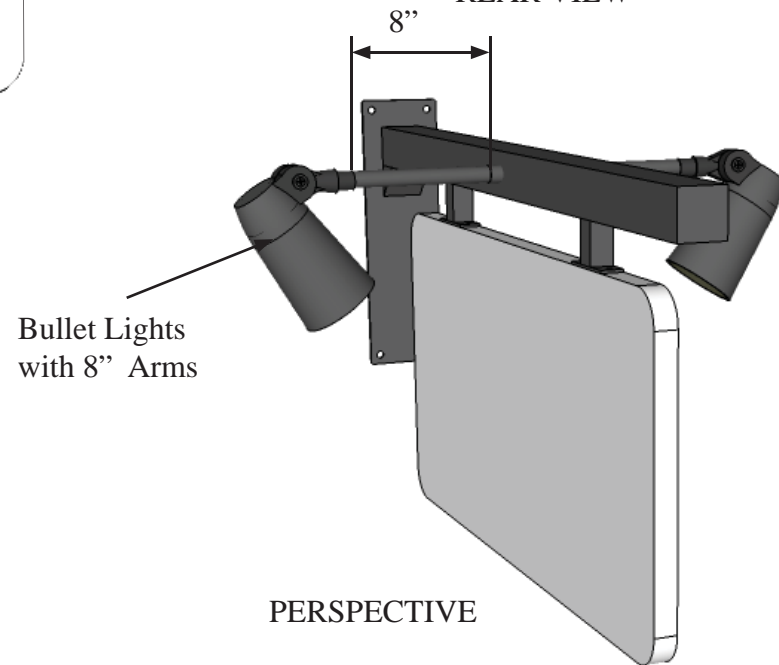

PROFILE

1" Square Tube Supports  
with 3"x1" Plate,  
2, 1/4" Mount Holes.

DETAIL

REAR VIEW

PERSPECTIVE

PART NUMBER: 326B-36-WL-3015-B

Date: Sept 2012  
Sheet 1 of 1  
Scale: NTS  
INV

Drawn by: KE  
Content: Palisades Lighted Sign Bracket