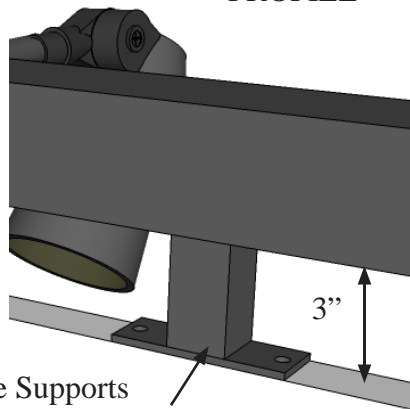

PROFILE

1" Square Tube Supports  
with 3"x1" Plate,  
2, 1/4" Mount Holes.

DETAIL

REAR VIEW

PERSPECTIVE

PART NUMBER: 326B-36-WL-3015-B

Date: Sept 2012  
Sheet 1 of 1  
Scale: NTS  
INV

Drawn by: KE  
Content: Palisades Lighted Sign Bracket