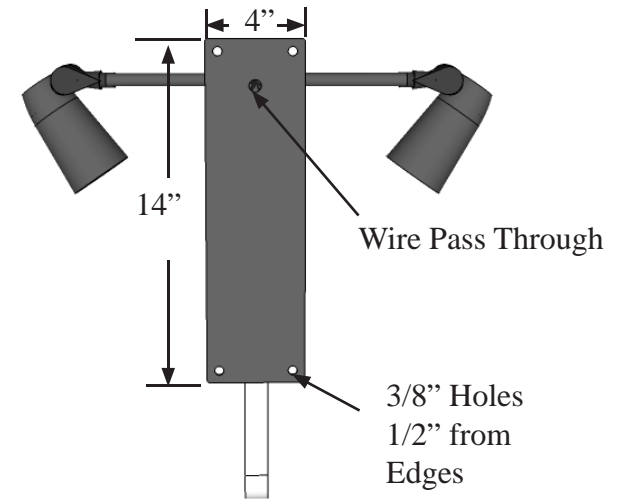

PROFILE

1" Square Tube Supports  
with 3"x1" Plate,  
2, 1/4" Mount Holes.

DETAIL

REAR VIEW

PERSPECTIVE

PART NUMBER: 326B-36-WL-3015-B

Date: Sept 2012  
Sheet 1 of 1  
Scale: NTS  
INV

Drawn by: KE  
Content: Palisades Lighted Sign Bracket