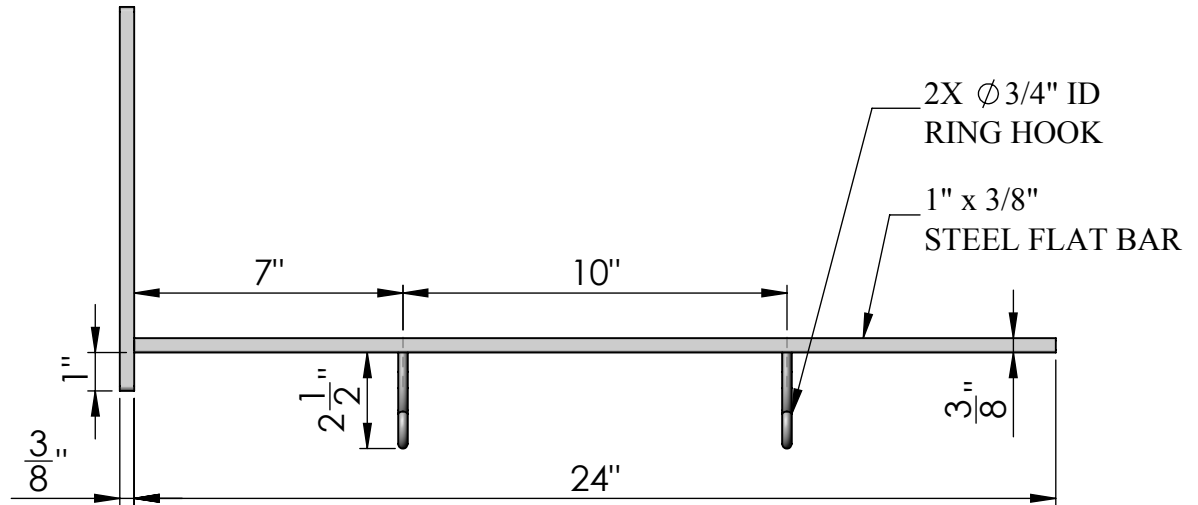

SIDE VIEW

FRONT VIEW

Date: 09/2015
 Scale: NTS
 DB: CF
 CB:
 Order#:

Content: 24" Light Duty Lower Offset Sign Bracket
 PN: 353B-24
 Color/Finish: Textured Black Powder Coat
 Customer Approval: _____

Design by Sign Bracket Store. All visual representations and designs are the intellectual property of Sign Bracket Store and protected under copyright law. Any duplication of this design is in direct violation of the law and will result in legal action.
 © Copyright 2008-2015