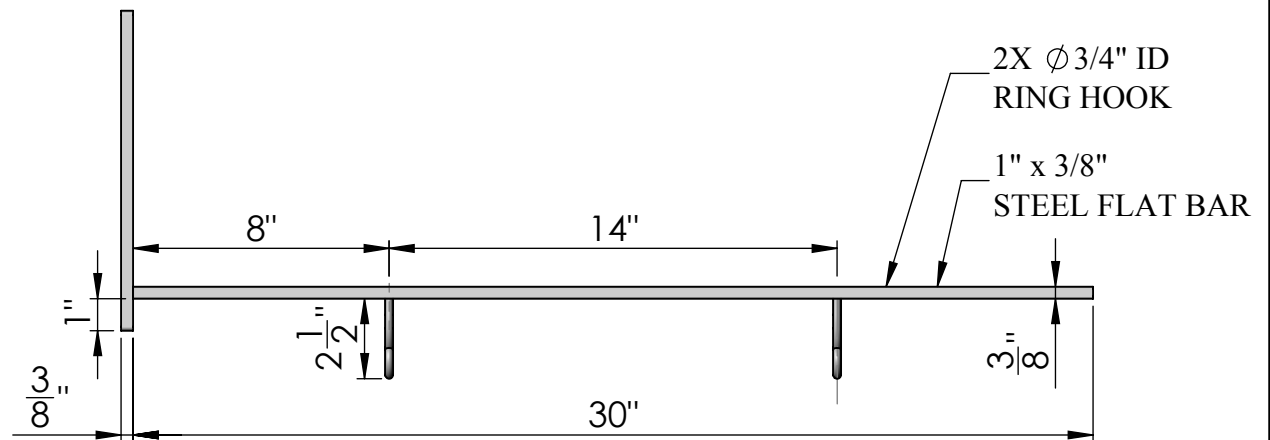

**SIDE VIEW**

**FRONT VIEW**

Date: 09/2015  
 Scale: NTS  
 DB: CF  
 CB:  
 Order#:

Content: 30" Light Duty Lower Offset Sign Bracket  
 PN: 353B-30  
 Color/Finish: Textured Black Powder Coat  
 Customer Approval: \_\_\_\_\_