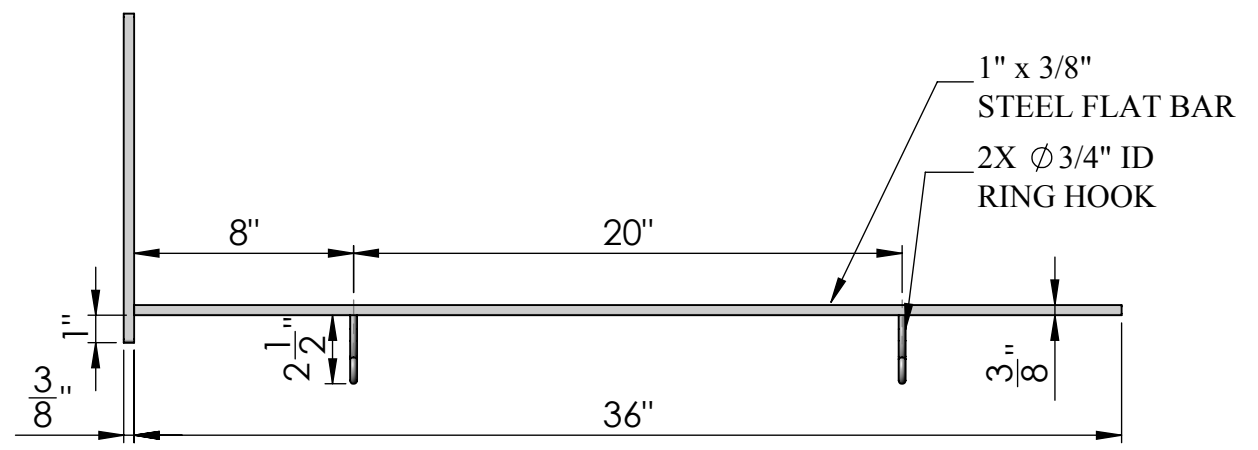

SIDE VIEW

FRONT VIEW

Date: 09/2015
 Scale: NTS
 DB: CF
 CB:
 Order#:

Content: 36" Light Duty Lower Offset Sign Bracket
 PN: 353B-36
 Color/Finish: Textured Black Powder Coat
 Customer Approval: _____

Design by Sign Bracket Store. All visual representations and designs are the intellectual property of Sign Bracket Store and protected under copyright law. Any duplication of this design is in direct violation of the law and will result in legal action.
 © Copyright 2008-2015