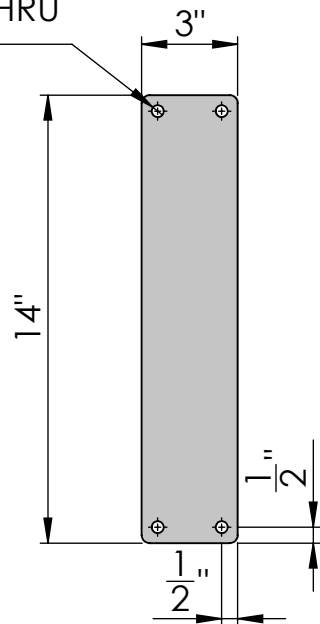

4X $\varnothing \frac{3}{8}$ " THRU

SIDE VIEW

FRONT VIEW

Date: 06/2015
Scale: NTS
DB: CF
CB:
Order#:

Content: 30" Modern Arch Sign Bracket
PN: 360B-30
Color/Finish: Textured Black Powder Coat
Customer Approval: _____