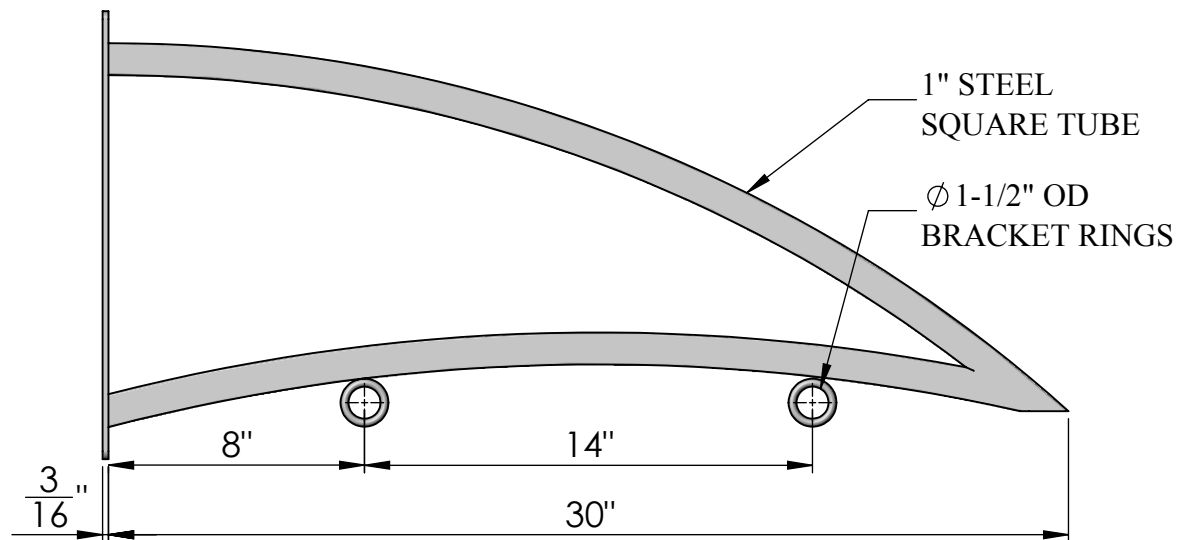

4X $\varnothing \frac{3}{8}$ " THRU

SIDE VIEW

FRONT VIEW

Date: 06/2015
Scale: NTS
DB: CF
CB:
Order#:

Content: 30" Modern Arch Sign Bracket
PN: 360B-30
Color/Finish: Textured Black Powder Coat
Customer Approval: _____