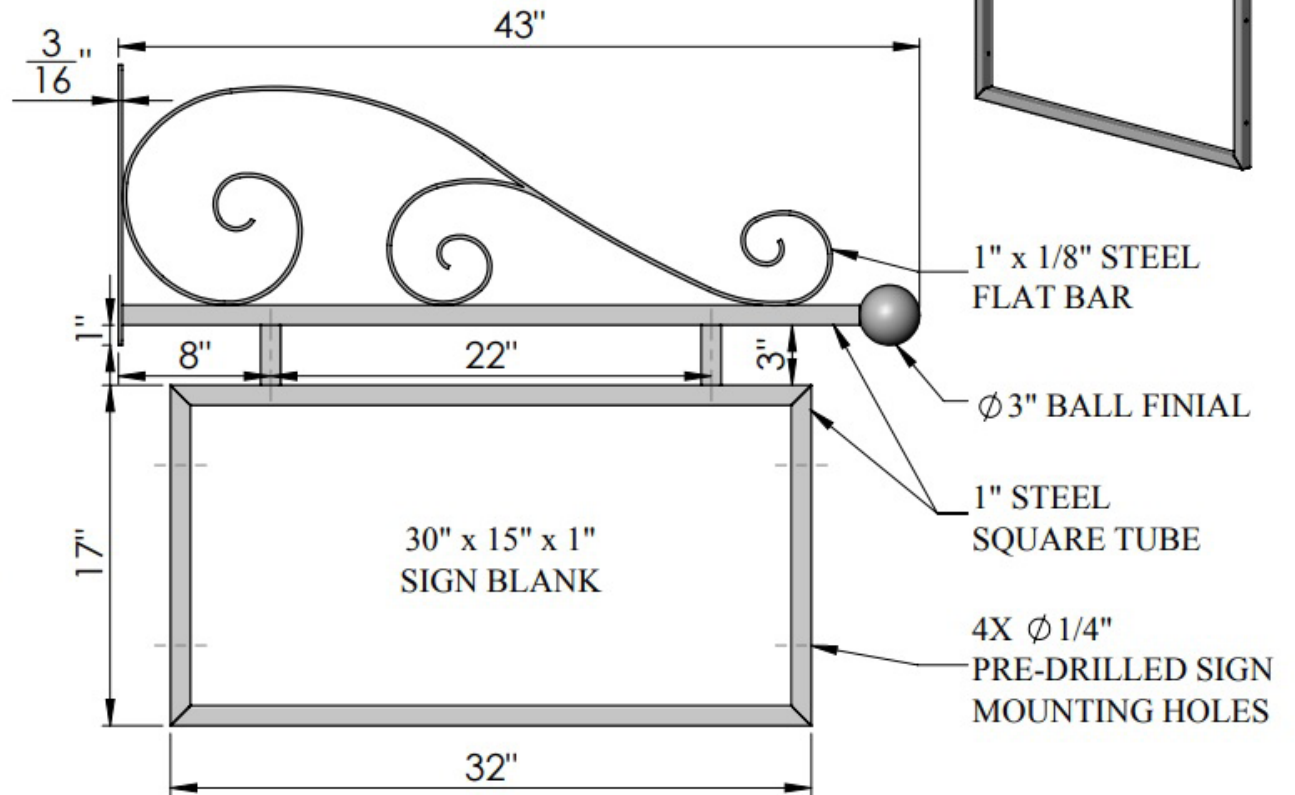

SIDE VIEW

FRONT VIEW

Date: 06/2023
 Scale: NTS
 DB:
 CB:
 Rep:
 Order#:

Content: 30" Torino Sign Bracket with Stationary Frame
 PN: 370B-40-3015-FRM
 Color/Finish: Textured Black Powder Coat
 Customer Approval: