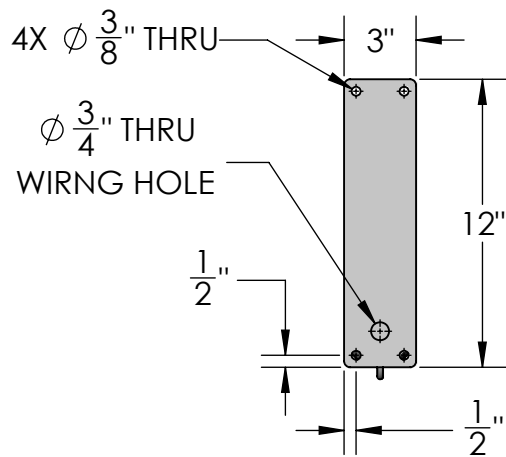

REVISIONS			
REV.	DESCRIPTION	DATE	CB
A	ORIGINAL DRAWING	5/2015	CF
B	UPDATED ARM LENGTH, 40" NOT INCL. BF	4/4/2016	CF

SIDE VIEW

FRONT VIEW

Material: Steel

Scale: 1:8
DB: CF
Rev: B
Sheet: 1 of 1

Content: 30" Torino Illuminata Sign Bracket