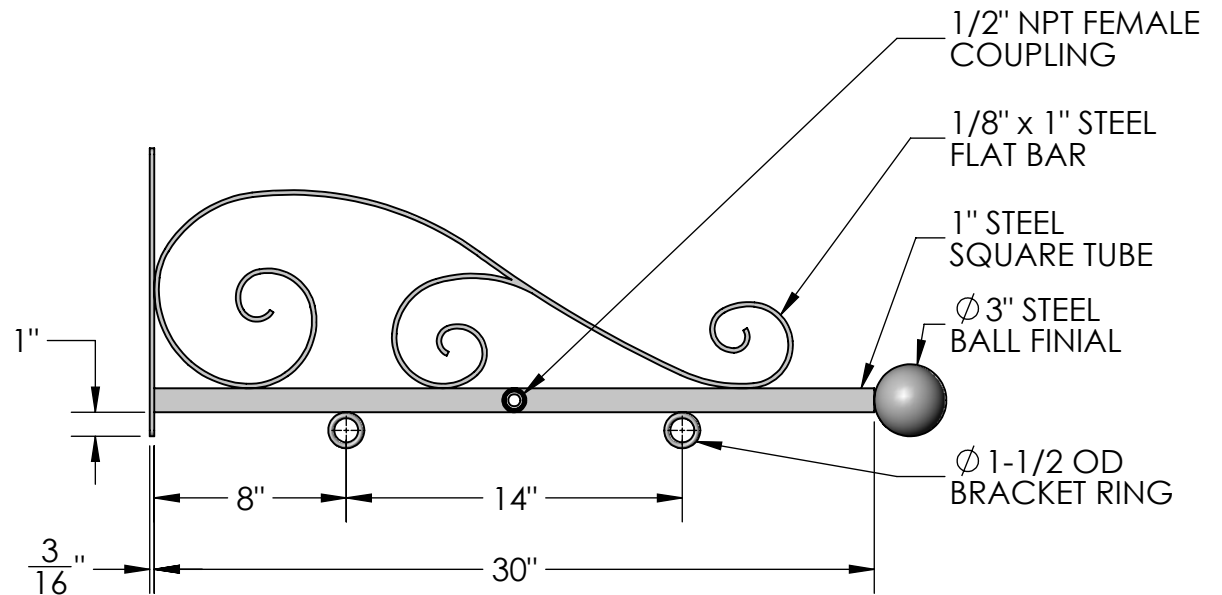

REVISIONS			
REV.	DESCRIPTION	DATE	CB
A	ORIGINAL DRAWING	5/2015	CF
B	UPDATED ARM LENGTH, 40" NOT INCL. BF	4/4/2016	CF

SIDE VIEW

FRONT VIEW

Material: Steel

Scale: 1:8
DB: CF
Rev: B
Sheet: 1 of 1

Content: 30" Torino Illuminata Sign Bracket

PN: 370B-WL-30

Color/Finish: Textured Black Powder Coat

Customer Approval: _____

Design by Sign Bracket Store. All visual representations and designs are the intellectual property of Sign Bracket Store and protected under copyright law. Any duplication of this design is in direct violation of the law and will result in legal action.