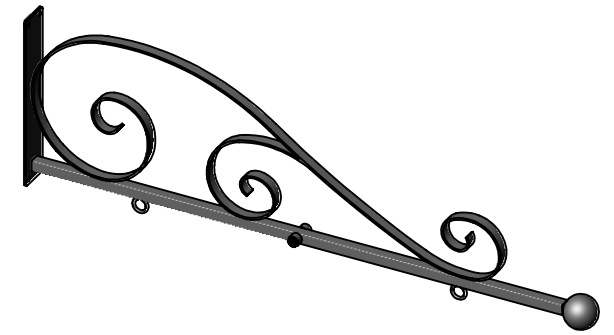

REVISIONS			
REV.	DESCRIPTION	DATE	CB
A	ORIGINAL DRAWING	4/14/2016	CF
B	UPDATED ARM LENGTH TO 50" INCL BF, BP HEIGHT 16"	4/14/2016	CF

SIDE VIEW

FRONT VIEW

Material: **Steel**
 Scale: 1:12
 DB: CF
 Rev: B
 Sheet: 1 of 1

Content: 50" Torino Illuminata Sign Bracket
 PN: 370B-WL-50
 Color/Finish: Textured Black Powder Coat
 Customer Approval: _____

Design by Sign Bracket Store. All visual representations and designs are the intellectual property of Sign Bracket Store and protected under copyright law. Any duplication of this design is in direct violation of the law and will result in legal action.
 © Copyright 2008-2016