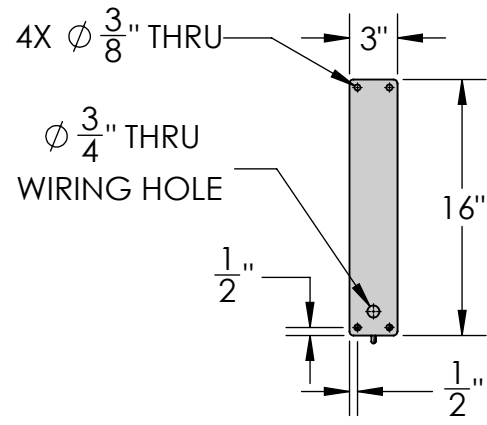

REVISIONS			
REV.	DESCRIPTION	DATE	CB
A	ORIGINAL DRAWING	4/14/2016	CF
B	UPDATED ARM LENGTH TO 50" INCL BF, BP HEIGHT 16"	4/14/2016	CF

SIDE VIEW

FRONT VIEW

Material: **Steel**
 Scale: 1:12
 DB: CF
 Rev: B
 Sheet: 1 of 1

Content: 50" Torino Illuminata Sign Bracket
 PN: 370B-WL-50
 Color/Finish: Textured Black Powder Coat
 Customer Approval: _____

Design by Sign Bracket Store. All visual representations and designs are the intellectual property of Sign Bracket Store and protected under copyright law. Any duplication of this design is in direct violation of the law and will result in legal action.
 © Copyright 2008-2016