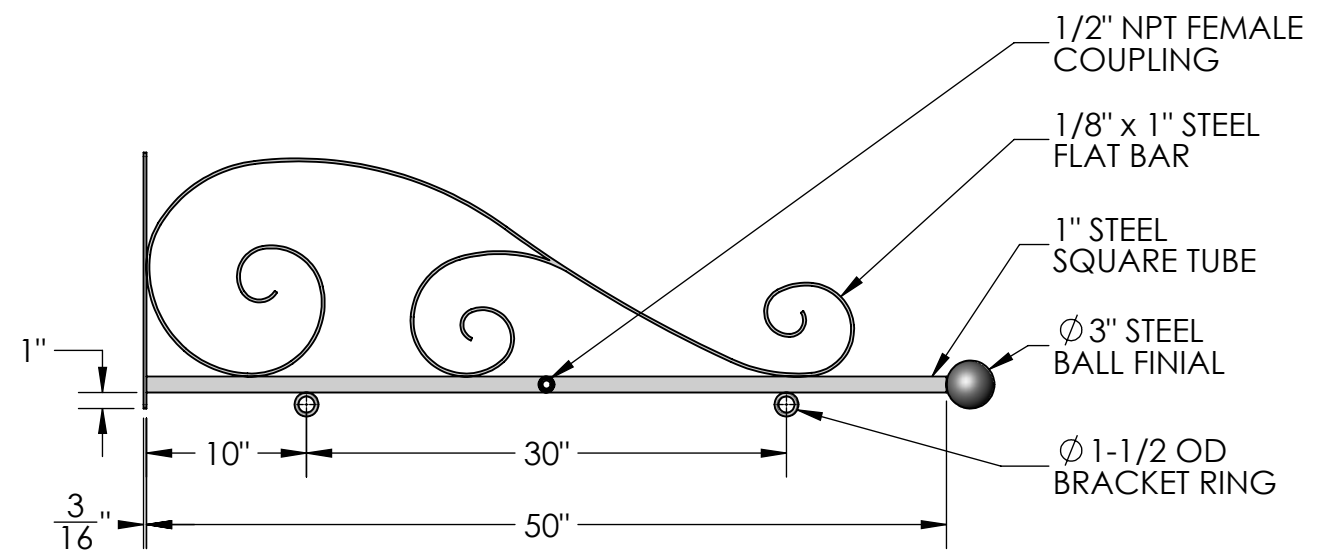

REVISIONS			
REV.	DESCRIPTION	DATE	CB
A	ORIGINAL DRAWING	4/14/2016	CF
B	UPDATED ARM LENGTH TO 50" INCL BF, BP HEIGHT 16"	4/14/2016	CF

SIDE VIEW

FRONT VIEW

Material: **Steel**
 Scale: 1:12
 DB: CF
 Rev: B
 Sheet: 1 of 1

Content: 50" Torino Illuminata Sign Bracket
 PN: 370B-WL-50
 Color/Finish: Textured Black Powder Coat
 Customer Approval: _____

Design by Sign Bracket Store. All visual representations and designs are the intellectual property of Sign Bracket Store and protected under copyright law. Any duplication of this design is in direct violation of the law and will result in legal action.
 © Copyright 2008-2016