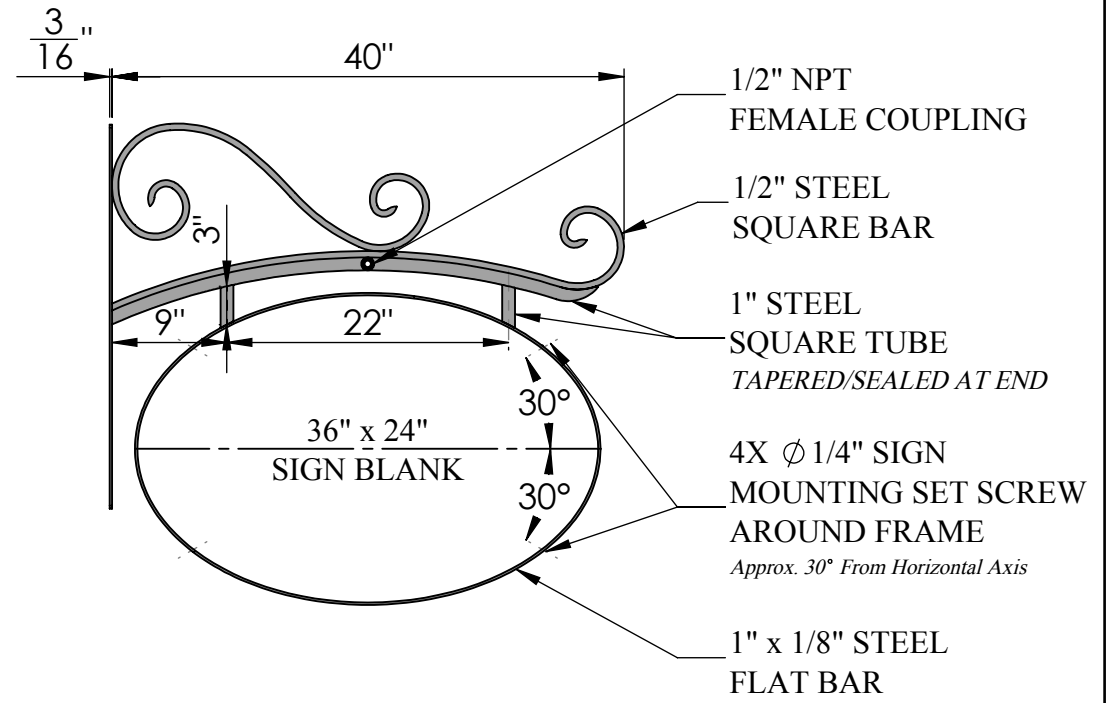

SIDE VIEW

FRONT VIEW

Date: 07/2015
 Scale: NTS
 DB: CF
 CB:
 Order#:

Content: 40" Milano Illuminata Fixed Sign Bracket
 PN: 371B-WL-40-FRM
 Color/Finish: Textured Black Powder Coat
 Customer Approval: _____