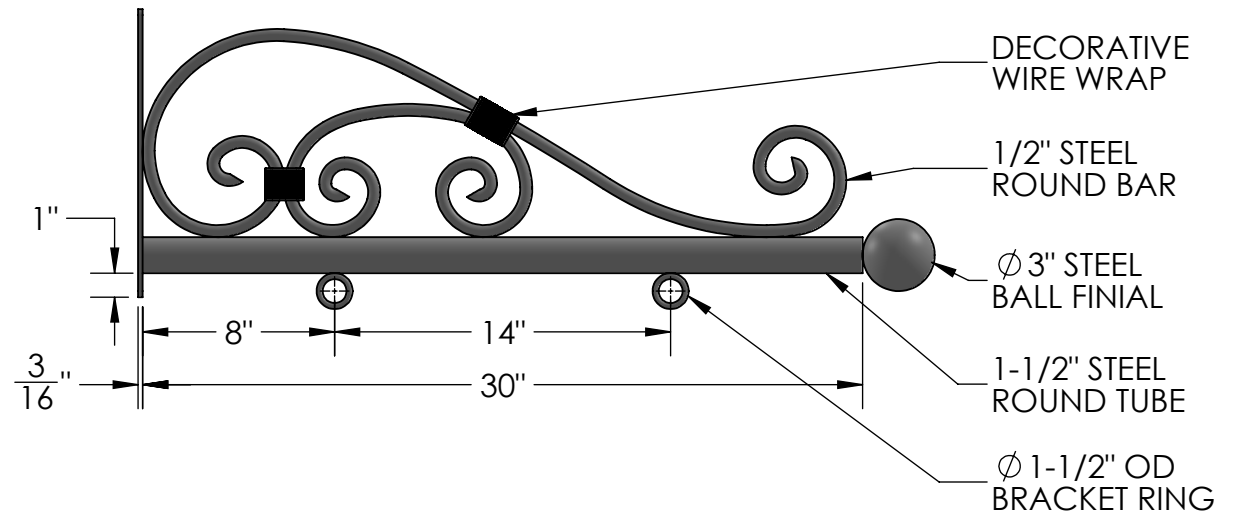

REVISIONS			
REV.	DESCRIPTION	DATE	CB
A	ORIGINAL DRAWING	06/2015	CF
B	UPDATED WITH STANDARD ARM LENGTH/RINGS	4/26/2016	CF

SIDE VIEW

FRONT VIEW

Material:
Steel

Scale: 1:8
DB: CF
Rev: B
Sheet: 1 of 1

Content: 33" Classic Hanging Sign Bracket w/Ball Finial

PN: 377B-33

Color/Finish: Textured Black Powder Coat

Customer Approval: _____

Design by Sign Bracket Store. All visual representations and designs are the intellectual property of Sign Bracket Store and protected under copyright law. Any duplication of this design is in direct violation of the law and will result in legal action.