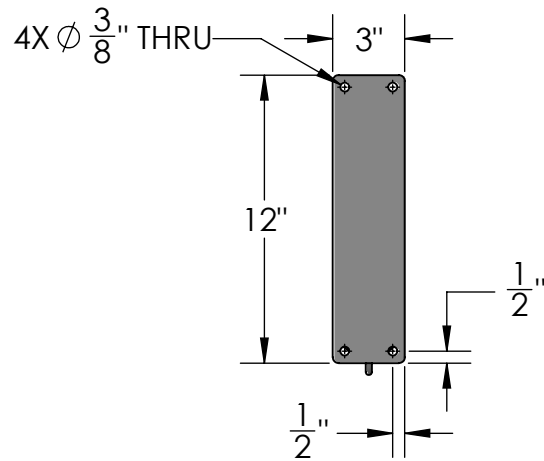

REVISIONS			
REV.	DESCRIPTION	DATE	CB
A	ORIGINAL DRAWING	06/2015	CF
B	UPDATED WITH STANDARD ARM LENGTH/RINGS	4/26/2016	CF

SIDE VIEW

FRONT VIEW

Material:
Steel

Scale: 1:8
DB: CF
Rev: B
Sheet: 1 of 1

Content: 33" Classic Hanging Sign Bracket w/Ball Finial