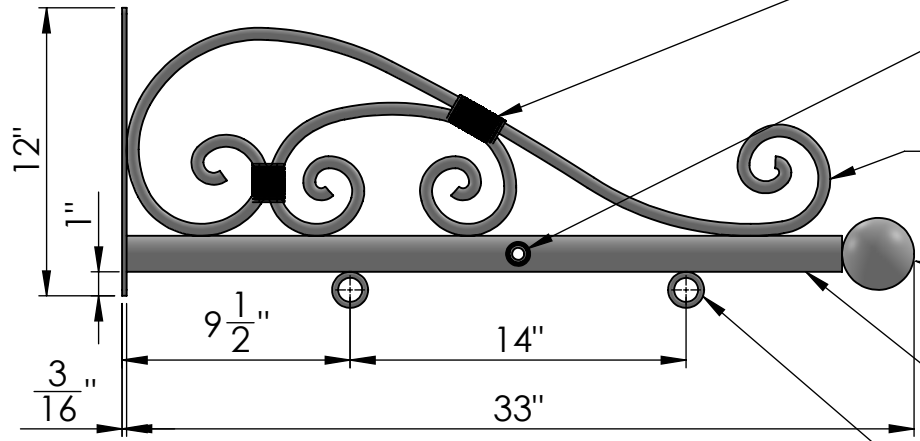

BRACKET WEIGHT: 10.6-LBS

SIDE VIEW

- DECORATIVE WIRE WRAP
- 1/2" NPT FEMALE COUPLING
- 1/2" STEEL ROUND BAR
- ϕ 3" BALL FINIAL
- 1-1/2" STEEL ROUND TUBE
- ϕ 1-1/2" OD BRACKET RING

FRONT VIEW

Date: 06/2015
 Scale: NTS
 DB: CF
 CB:
 Order#:

Content: 33" Classic Lighted Sign Bracket
 PN: 377B-WL-BF-33
 Color/Finish: Textured Black Powder Coat
 Customer Approval: _____

Design by Sign Bracket Store. All visual representations and designs are the intellectual property of Sign Bracket Store and protected under copyright law. Any duplication of this design is in direct violation of the law and will result in legal action.
 © Copyright 2008-2015