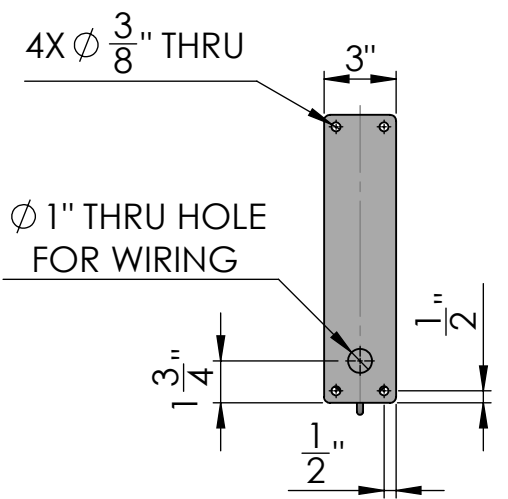

BRACKET WEIGHT: 10.6-LBS

SIDE VIEW

- DECORATIVE WIRE WRAP
- 1/2" NPT FEMALE COUPLING
- 1/2" STEEL ROUND BAR
- ϕ 3" BALL FINIAL
- 1-1/2" STEEL ROUND TUBE
- ϕ 1-1/2" OD BRACKET RING

FRONT VIEW

Date: 06/2015
 Scale: NTS
 DB: CF
 CB:
 Order#:

Content: 33" Classic Lighted Sign Bracket
 PN: 377B-WL-BF-33
 Color/Finish: Textured Black Powder Coat
 Customer Approval: _____

Design by Sign Bracket Store. All visual representations and designs are the intellectual property of Sign Bracket Store and protected under copyright law. Any duplication of this design is in direct violation of the law and will result in legal action.
 © Copyright 2008-2015