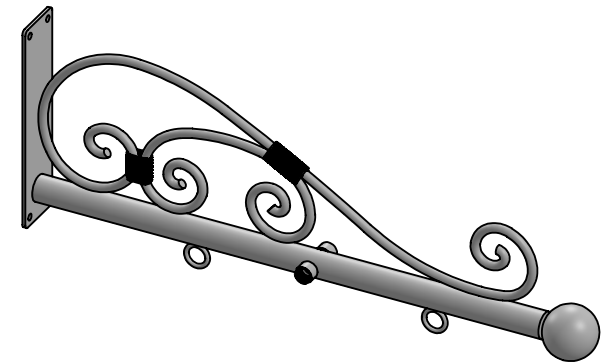

BRACKET WEIGHT: 10.6-LBS

SIDE VIEW

- DECORATIVE WIRE WRAP
- 1/2" NPT FEMALE COUPLING
- 1/2" STEEL ROUND BAR
- ϕ 3" BALL FINIAL
- 1-1/2" STEEL ROUND TUBE
- ϕ 1-1/2" OD BRACKET RING

FRONT VIEW

Date: 06/2015
 Scale: NTS
 DB: CF
 CB:
 Order#:

Content: 33" Classic Lighted Sign Bracket
 PN: 377B-WL-BF-33
 Color/Finish: Textured Black Powder Coat
 Customer Approval: _____

Design by Sign Bracket Store. All visual representations and designs are the intellectual property of Sign Bracket Store and protected under copyright law. Any duplication of this design is in direct violation of the law and will result in legal action.
 © Copyright 2008-2015