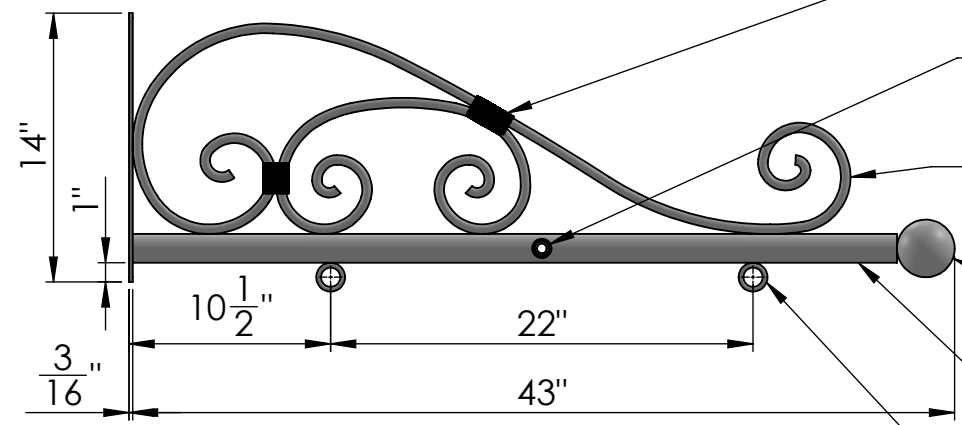

BRACKET WEIGHT: 13.3-LBS

SIDE VIEW

FRONT VIEW

- DECORATIVE WIRE WRAP
- 1/2" NPT FEMALE COUPLING
- 1/2" STEEL ROUND BAR
- ϕ 3" BALL FINIAL
- 1-1/2" STEEL ROUND TUBE
- ϕ 1-1/2" OD BRACKET RING

Date: 06/2015
 Scale: NTS
 DB: CF
 CB:
 Order#:

Content: 43" Classic Lighted Sign Bracket
 PN: 377B-WL-BF-43-LKIT
 Color/Finish: Textured Black Powder Coat
 Customer Approval: _____

Design by Sign Bracket Store. All visual representations and designs are the intellectual property of Sign Bracket Store and protected under copyright law. Any duplication of this design is in direct violation of the law and will result in legal action.
 © Copyright 2008-2015