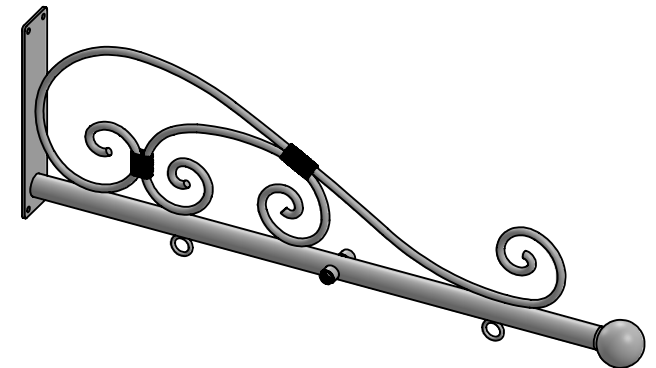

BRACKET WEIGHT: 13.3-LBS

SIDE VIEW

FRONT VIEW

- DECORATIVE WIRE WRAP
- 1/2" NPT FEMALE COUPLING
- 1/2" STEEL ROUND BAR
- ϕ 3" BALL FINIAL
- 1-1/2" STEEL ROUND TUBE
- ϕ 1-1/2" OD BRACKET RING

Date: 06/2015
 Scale: NTS
 DB: CF
 CB:
 Order#:

Content: 43" Classic Lighted Sign Bracket
 PN: 377B-WL-BF-43-LKIT
 Color/Finish: Textured Black Powder Coat
 Customer Approval: _____

Design by Sign Bracket Store. All visual representations and designs are the intellectual property of Sign Bracket Store and protected under copyright law. Any duplication of this design is in direct violation of the law and will result in legal action.
 © Copyright 2008-2015