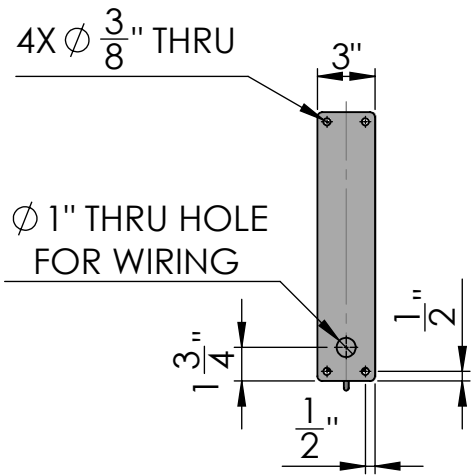

BRACKET WEIGHT: 13.3-LBS

SIDE VIEW

FRONT VIEW

- DECORATIVE WIRE WRAP
- 1/2" NPT FEMALE COUPLING
- 1/2" STEEL ROUND BAR
- ϕ 3" BALL FINIAL
- 1-1/2" STEEL ROUND TUBE
- ϕ 1-1/2" OD BRACKET RING

Date: 06/2015
 Scale: NTS
 DB: CF
 CB:
 Order#:

Content: 43" Classic Lighted Sign Bracket
 PN: 377B-WL-BF-43-LKIT
 Color/Finish: Textured Black Powder Coat
 Customer Approval: _____

Design by Sign Bracket Store. All visual representations and designs are the intellectual property of Sign Bracket Store and protected under copyright law. Any duplication of this design is in direct violation of the law and will result in legal action.
 © Copyright 2008-2015