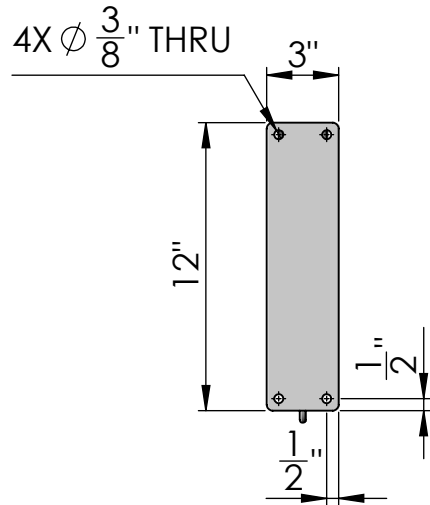

Weight: ~8.75-lbs

SIDE VIEW

FRONT VIEW

Date: 08/2015
Scale: NTS
DB: CF
CB:
Order#:

Content: 30" Modina Sign Bracket
PN: 378B-30
Color/Finish: Textured Black Powder Coat
Customer Approval: _____

Design by Sign Bracket Store. All visual representations and designs are the intellectual property of Sign Bracket Store and protected under copyright law. Any duplication of this design is in direct violation of the law and will result in legal action.
© Copyright 2008-2015