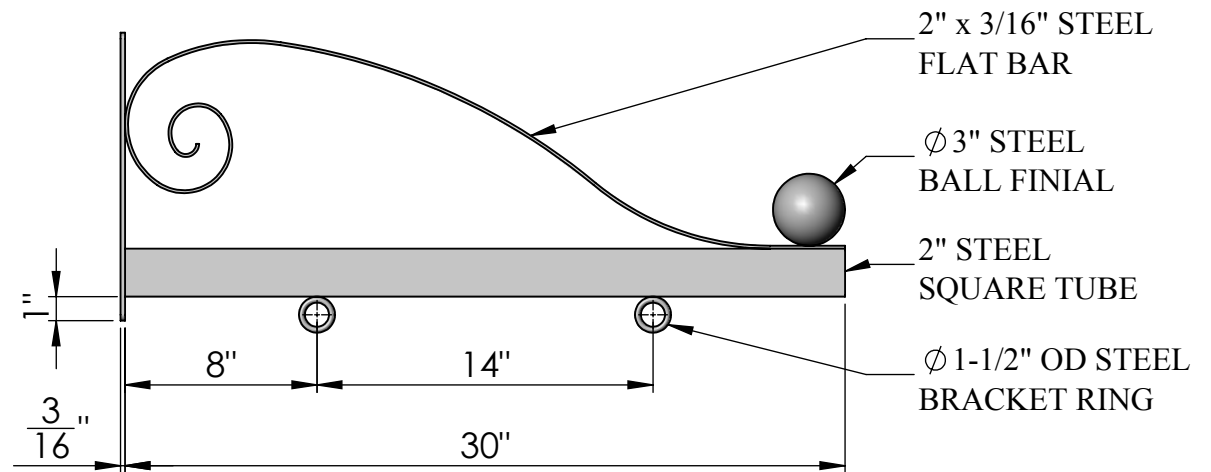

Weight: ~8.75-lbs

SIDE VIEW

FRONT VIEW

Date: 08/2015
Scale: NTS
DB: CF
CB:
Order#:

Content: 30" Modina Sign Bracket
PN: 378B-30
Color/Finish: Textured Black Powder Coat
Customer Approval: _____

Design by Sign Bracket Store. All visual representations and designs are the intellectual property of Sign Bracket Store and protected under copyright law. Any duplication of this design is in direct violation of the law and will result in legal action.
© Copyright 2008-2015