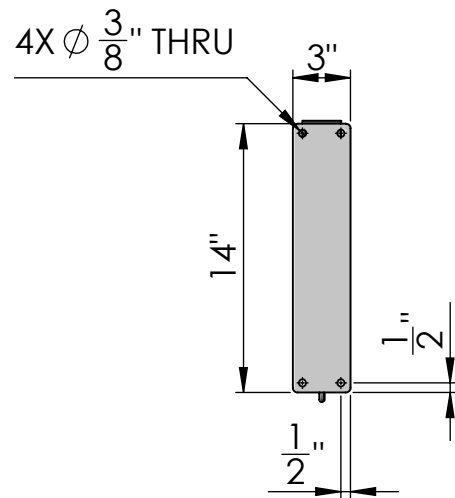

Weight: ~11.1-lbs

SIDE VIEW

FRONT VIEW

Date: 08/2015
 Scale: NTS
 DB: CF
 CB:
 Order#:

Content: 40" Modena Sign Bracket
 PN: 378B-40
 Color/Finish: Textured Black Powder Coat
 Customer Approval: _____

Design by Sign Bracket Store. All visual representations and designs are the intellectual property of Sign Bracket Store and protected under copyright law. Any duplication of this design is in direct violation of the law and will result in legal action.
 © Copyright 2008-2015