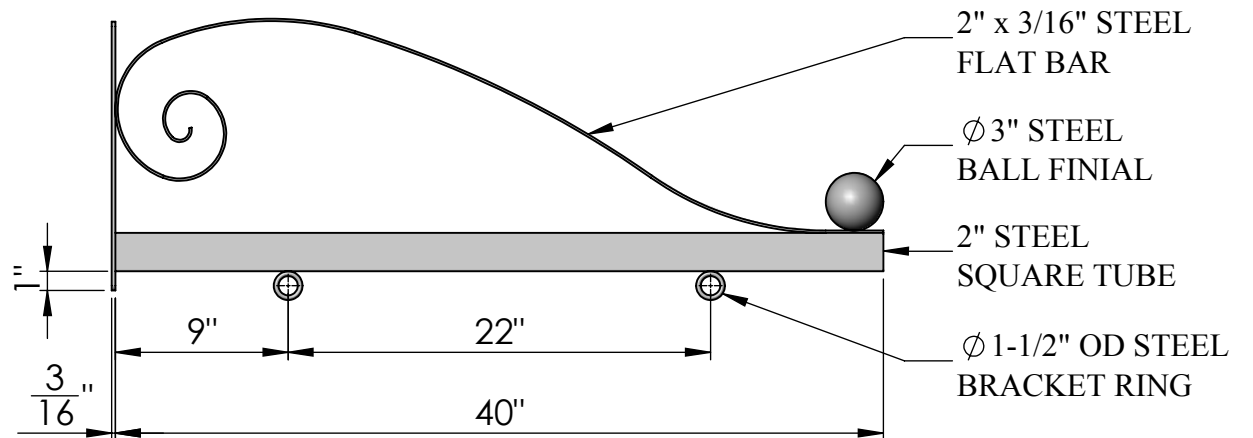

Weight: ~11.1-lbs

SIDE VIEW

FRONT VIEW

Date: 08/2015
 Scale: NTS
 DB: CF
 CB:
 Order#:

Content: 40" Modena Sign Bracket
 PN: 378B-40
 Color/Finish: Textured Black Powder Coat
 Customer Approval: _____

Design by Sign Bracket Store. All visual representations and designs are the intellectual property of Sign Bracket Store and protected under copyright law. Any duplication of this design is in direct violation of the law and will result in legal action.
 © Copyright 2008-2015