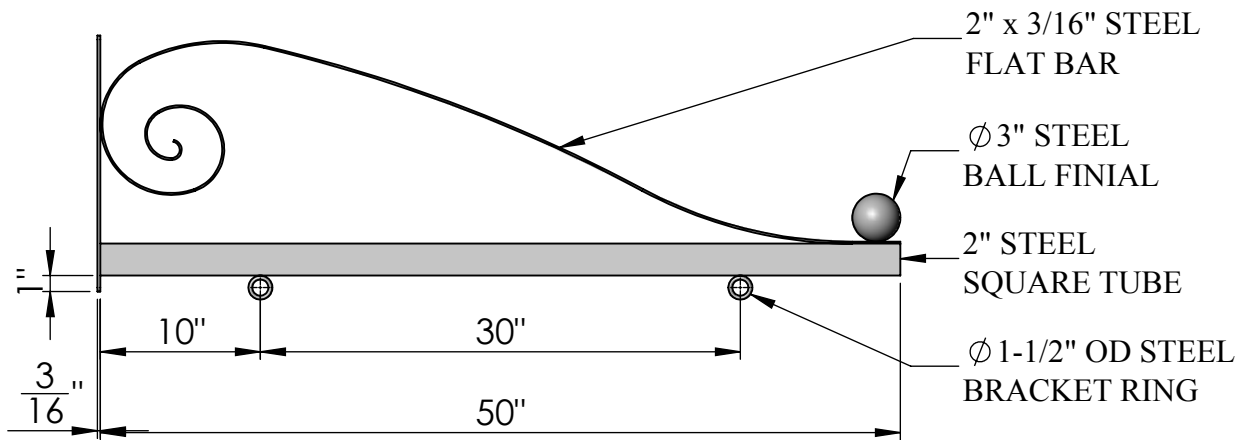

**Weight: ~13.15-lbs**

**SIDE VIEW**

**FRONT VIEW**

Date: 08/2015  
 Scale: NTS  
 DB: CF  
 CB:  
 Order#:

Content: 50" Modina Sign Bracket  
 PN: 378B-50  
 Color/Finish: Textured Black Powder Coat  
 Customer Approval: \_\_\_\_\_