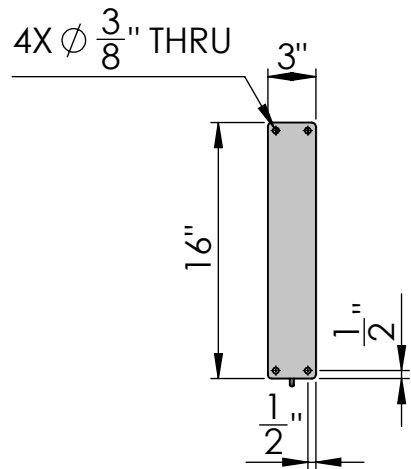

**Weight: ~13.15-lbs**

**SIDE VIEW**

**FRONT VIEW**

Date: 08/2015  
 Scale: NTS  
 DB: CF  
 CB:  
 Order#:

Content: 50" Modina Sign Bracket  
 PN: 378B-50  
 Color/Finish: Textured Black Powder Coat  
 Customer Approval: \_\_\_\_\_