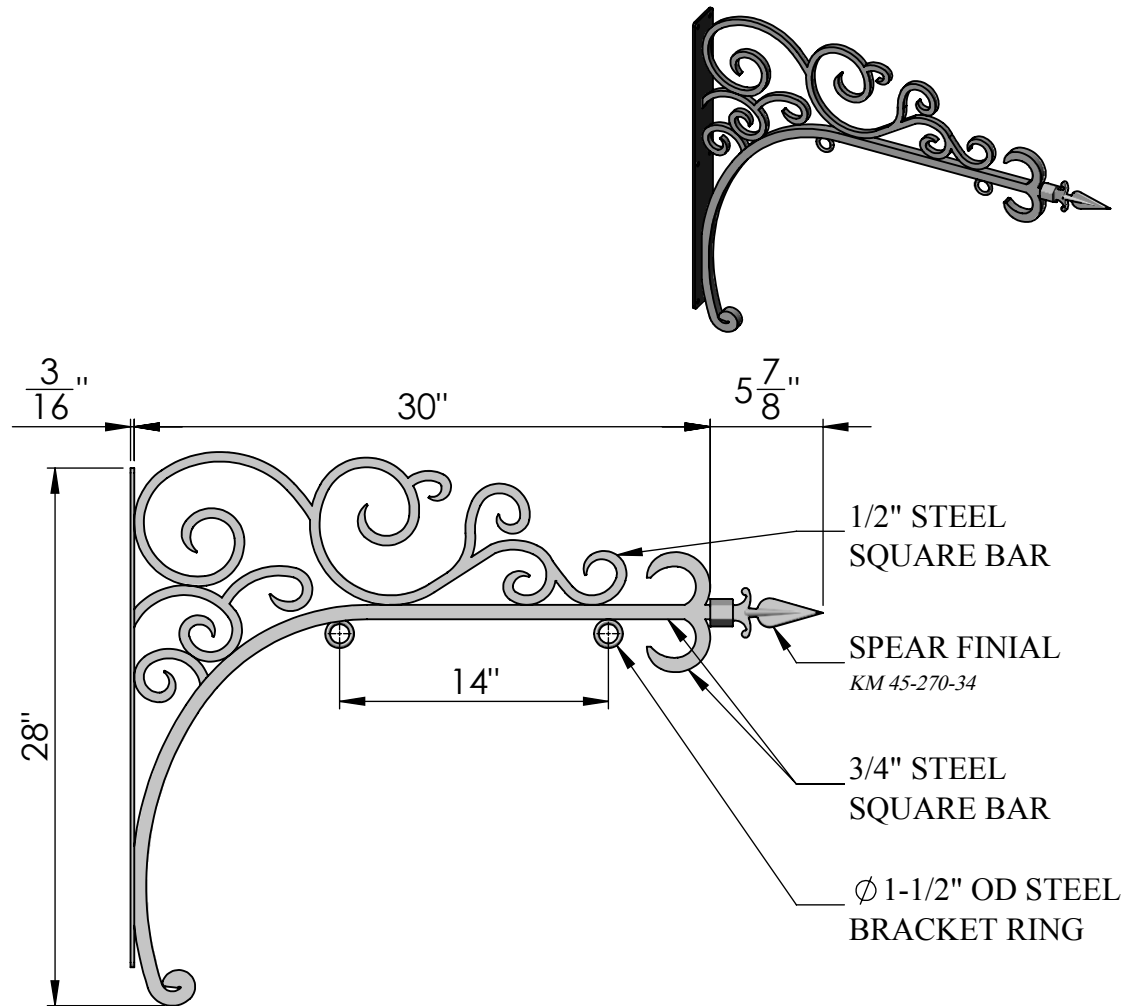

SIDE VIEW

FRONT VIEW

Date: 09/2015
 Scale: NTS
 DB: CF
 CB:
 Order#:

Content: 30" La Costa Scroll Sign Bracket
 PN: 380B-30
 Color/Finish: Textured Black Powder Coat
 Customer Approval: _____

Design by Sign Bracket Store. All visual representations and designs are the intellectual property of Sign Bracket Store and protected under copyright law. Any duplication of this design is in direct violation of the law and will result in legal action.
 © Copyright 2008-2015