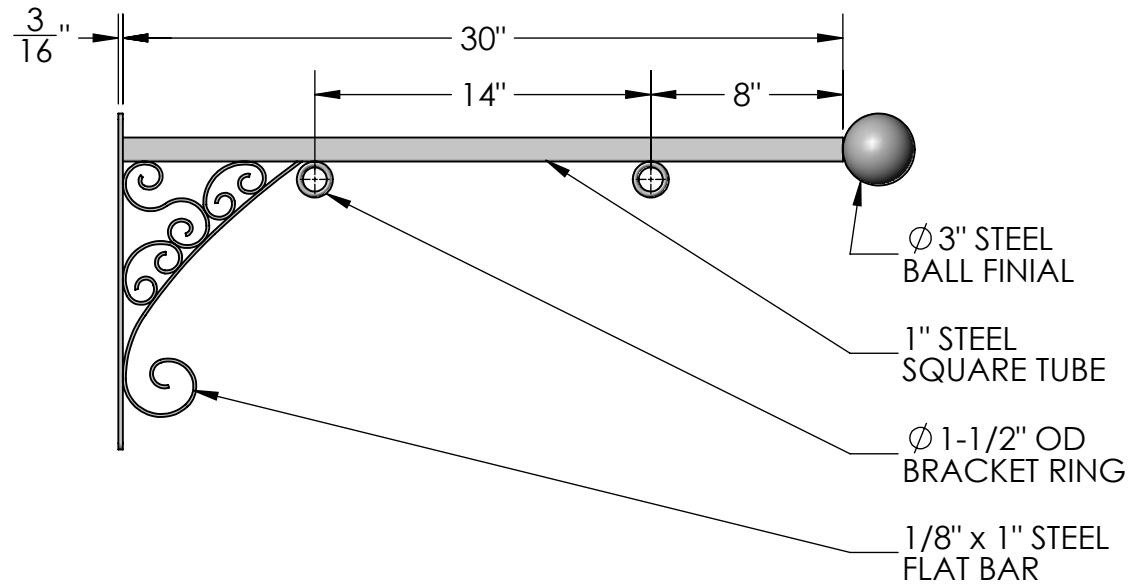

REVISIONS			
REV.	DESCRIPTION	DATE	CB
A	ORIGINAL DRAWING	08/2016	CF
B	UPDATED WITH STANDARD ARM LENGTH	4/26/2016	CF

SIDE VIEW

FRONT VIEW

Material:
Steel

Content: 33" Florence Lower Scroll Sign Bracket
PN: 381B-33

Scale: 1:8
DB: CF
Rev: B
Sheet: 1 of 1

Color/Finish: Textured Black Powder Coat

Customer Approval: _____

Design by Sign Bracket Store. All visual representations and designs are the intellectual property of Sign Bracket Store and protected under copyright law. Any duplication of this design is in direct violation of the law and will result in legal action.