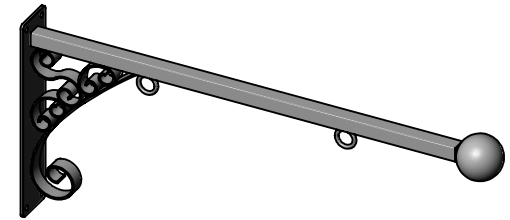

REVISIONS			
REV.	DESCRIPTION	DATE	CB
A	ORIGINAL DRAWING	08/2016	CF
B	UPDATED WITH STANDARD ARM LENGTH	4/26/2016	CF

SIDE VIEW

FRONT VIEW

Material:
Steel

Content: 33" Florence Lower Scroll Sign Bracket
PN: 381B-33

Scale: 1:8
DB: CF
Rev: B
Sheet: 1 of 1

Color/Finish: Textured Black Powder Coat

Customer Approval: _____

Design by Sign Bracket Store. All visual representations and designs are the intellectual property of Sign Bracket Store and protected under copyright law. Any duplication of this design is in direct violation of the law and will result in legal action.