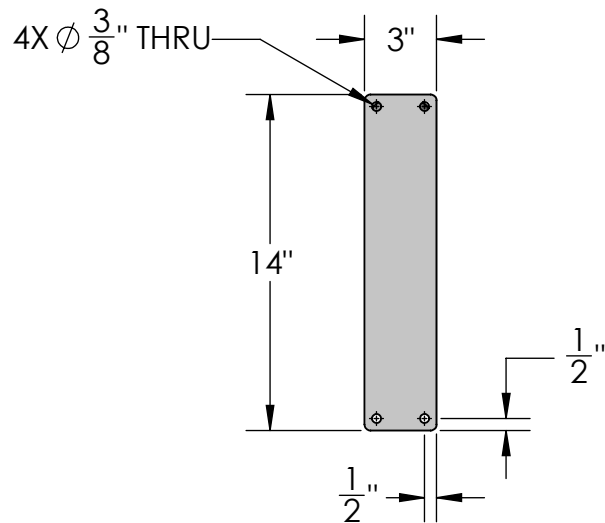

REVISIONS			
REV.	DESCRIPTION	DATE	CB
A	ORIGINAL DRAWING	08/2016	CF
B	UPDATED WITH STANDARD ARM LENGTH	4/26/2016	CF

SIDE VIEW

FRONT VIEW

Material:
Steel

Content: 33" Florence Lower Scroll Sign Bracket
PN: 381B-33

Scale: 1:8
DB: CF
Rev: B
Sheet: 1 of 1

Color/Finish: Textured Black Powder Coat

Customer Approval: _____

Design by Sign Bracket Store. All visual representations and designs are the intellectual property of Sign Bracket Store and protected under copyright law. Any duplication of this design is in direct violation of the law and will result in legal action.