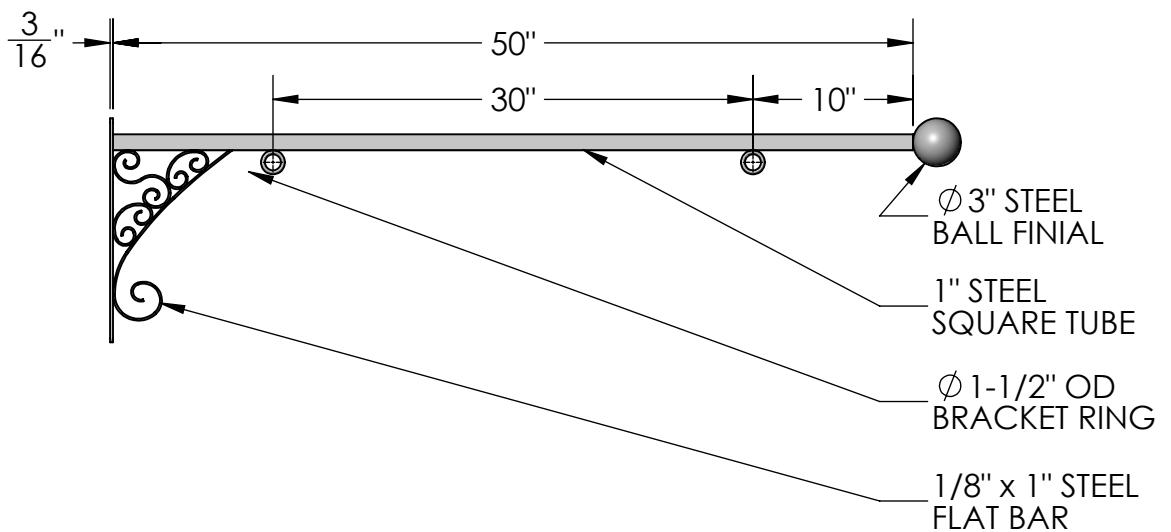

REVISIONS			
REV.	DESCRIPTION	DATE	CB
A	ORIGINAL DRAWING	08/2016	CF
B	UPDATED WITH STANDARD ARM LENGTH	4/26/2016	CF

SIDE VIEW

FRONT VIEW

Material:
Steel

Content: 53" Florence Lower Scroll Sign Bracket
PN: 381B-53

Scale: 1:12
DB: CF
Rev: B
Sheet: 1 of 1

Color/Finish: Textured Black Powder Coat

Customer Approval: _____

Design by Sign Bracket Store. All visual representations and designs are the intellectual property of Sign Bracket Store and protected under copyright law. Any duplication of this design is in direct violation of the law and will result in legal action.