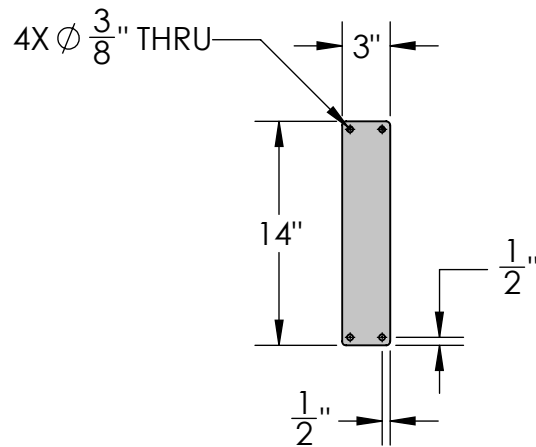

REVISIONS			
REV.	DESCRIPTION	DATE	CB
A	ORIGINAL DRAWING	08/2016	CF
B	UPDATED WITH STANDARD ARM LENGTH	4/26/2016	CF

SIDE VIEW

FRONT VIEW

Material:
Steel

Content: 53" Florence Lower Scroll Sign Bracket
PN: 381B-53

Scale: 1:12
DB: CF
Rev: B
Sheet: 1 of 1

Color/Finish: Textured Black Powder Coat

Customer Approval: _____

Design by Sign Bracket Store. All visual representations and designs are the intellectual property of Sign Bracket Store and protected under copyright law. Any duplication of this design is in direct violation of the law and will result in legal action.