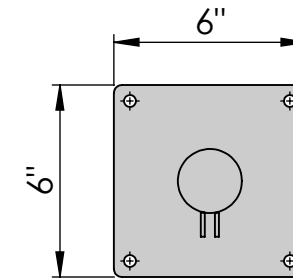

COLOR/FINISH: SILVER POWDER COAT

2X ϕ 1/4" SET SCREW
PER BRACKET ARM

3/4" x 1/8" STEEL
FLAT BAR
5/16" CHANNEL GAP

ϕ 2" STEEL
ROUND TUBE

FRONT VIEW

SIDE VIEW

Date: 08/2015
Scale: NTS
DB: CF
CB:
Order#:

Content: 24" Redondo Channel Sign Bracket - Silver
PN: 388B-24-1-4-SLV
Color/Finish: Silver Powder Coat
Customer Approval: _____