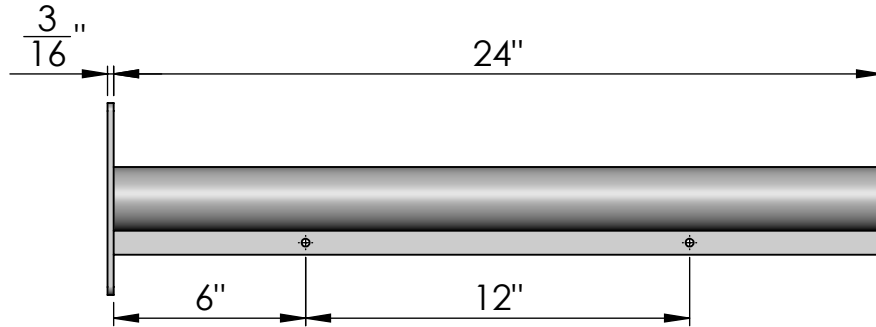

COLOR/FINISH: SILVER POWDER COAT

2X ϕ 1/4" SET SCREW
PER BRACKET ARM

3/4" x 1/8" STEEL
FLAT BAR
5/16" CHANNEL GAP

ϕ 2" STEEL
ROUND TUBE

FRONT VIEW

SIDE VIEW

Date: 08/2015
Scale: NTS
DB: CF
CB:
Order#:

Content: 24" Redondo Channel Sign Bracket - Silver
PN: 388B-24-1-4-SLV
Color/Finish: Silver Powder Coat
Customer Approval: _____