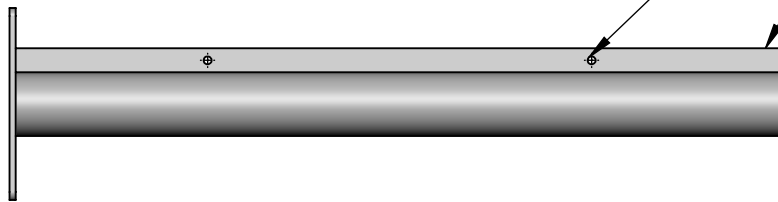

COLOR/FINISH: SILVER POWDER COAT

2X ϕ 1/4" SET SCREW
PER BRACKET ARM

3/4" x 1/8" STEEL
FLAT BAR
5/16" CHANNEL GAP

ϕ 2" STEEL
ROUND TUBE

FRONT VIEW

SIDE VIEW

Date: 08/2015
Scale: NTS
DB: CF
CB:
Order#:

Content: 24" Redondo Channel Sign Bracket - Silver
PN: 388B-24-1-4-SLV
Color/Finish: Silver Powder Coat
Customer Approval: _____