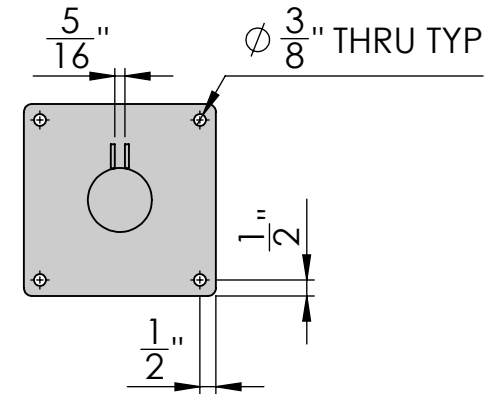

COLOR/FINISH: SILVER POWDER COAT

2X ϕ 1/4" SET SCREW
PER BRACKET ARM

3/4" x 1/8" STEEL
FLAT BAR
5/16" CHANNEL GAP

ϕ 2" STEEL
ROUND TUBE

FRONT VIEW

SIDE VIEW

Date: 08/2015
Scale: NTS
DB: CF
CB:
Order#:

Content: 24" Redondo Channel Sign Bracket - Silver
PN: 388B-24-1-4-SLV
Color/Finish: Silver Powder Coat
Customer Approval: _____