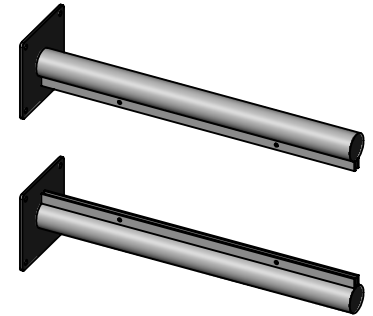

COLOR/FINISH: SILVER POWDER COAT

2X ϕ 1/4" SET SCREW
PER BRACKET ARM

3/4" x 1/8" STEEL
FLAT BAR
5/16" CHANNEL GAP

ϕ 2" STEEL
ROUND TUBE

FRONT VIEW

SIDE VIEW

Date: 08/2015
Scale: NTS
DB: CF
CB:
Order#:

Content: 24" Redondo Channel Sign Bracket - Silver
PN: 388B-24-1-4-SLV
Color/Finish: Silver Powder Coat
Customer Approval: _____