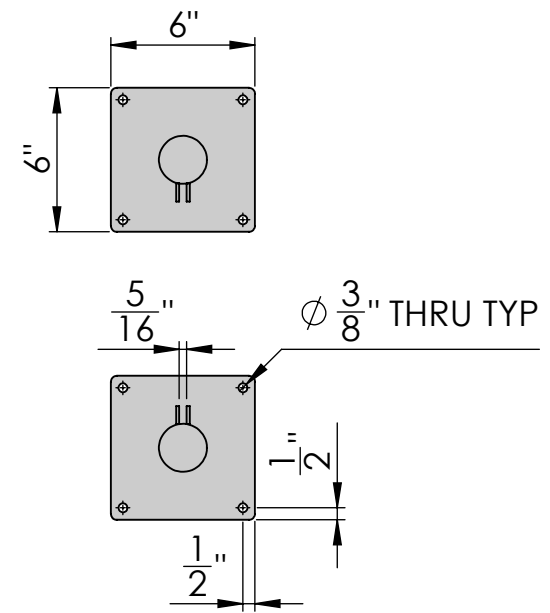

**-FOR USE WITH 1/4" THICK SIGNS**

2X  $\phi$  1/4" SET SCREW  
PER BRACKET ARM

3/4" x 1/8" STEEL  
FLAT BAR  
5/16" CHANNEL GAP

$\phi$  2" STEEL  
ROUND TUBE

**FRONT VIEW**

**SIDE VIEW**

Date: 07/2015  
Scale: NTS  
DB: CF  
CB:  
Order#:

Content: 30" Redondo Channel Sign Bracket  
PN: 388B-30-1-4-SLV  
Color/Finish: Silver Powder Coat  
Customer Approval: \_\_\_\_\_

Design by Sign Bracket Store. All visual representations and designs are the intellectual property of Sign Bracket Store and protected under copyright law. Any duplication of this design is in direct violation of the law and will result in legal action.  
© Copyright 2008-2015