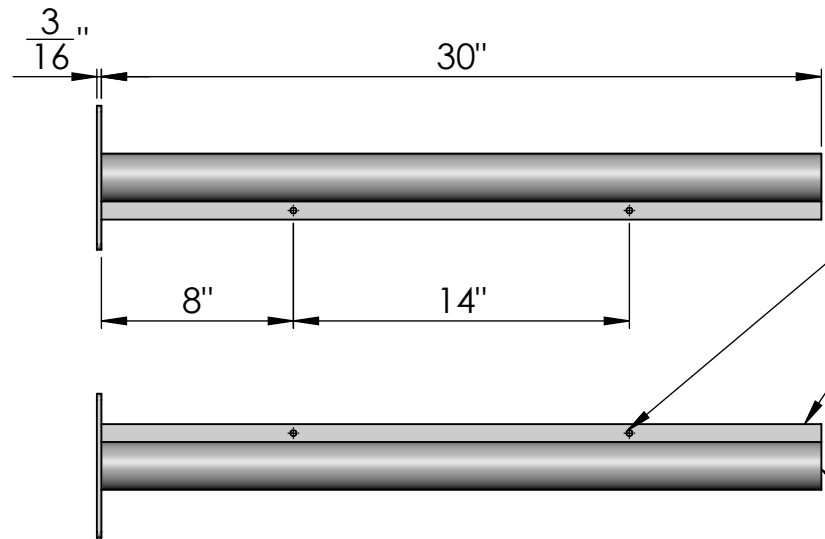

**-FOR USE WITH 1/4" THICK SIGNS**

2X  $\phi$  1/4" SET SCREW  
PER BRACKET ARM

3/4" x 1/8" STEEL  
FLAT BAR  
5/16" CHANNEL GAP

$\phi$  2" STEEL  
ROUND TUBE

**FRONT VIEW**

**SIDE VIEW**

Date: 07/2015  
Scale: NTS  
DB: CF  
CB:  
Order#:

Content: 30" Redondo Channel Sign Bracket  
PN: 388B-30-1-4-SLV  
Color/Finish: Silver Powder Coat  
Customer Approval: \_\_\_\_\_

Design by Sign Bracket Store. All visual representations and designs are the intellectual property of Sign Bracket Store and protected under copyright law. Any duplication of this design is in direct violation of the law and will result in legal action.  
© Copyright 2008-2015