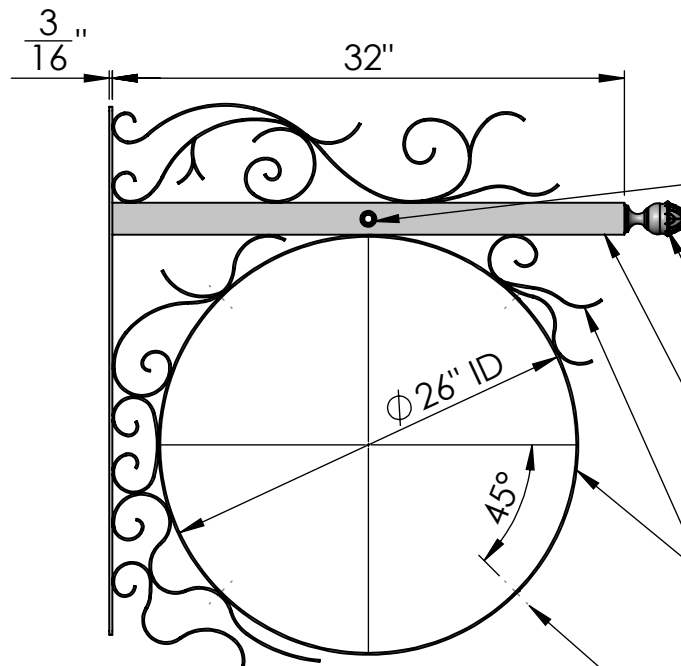

**SIDE VIEW**

**FRONT VIEW**

1/2" NPT  
FEMALE COUPLING

DECORATIVE FINIAL  
KM 45-657

2" STEEL  
SQUARE TUBE

SCROLLWORK/FRAME:  
1" x 1/8" STEEL  
FLAT BAR

4X Ø 1/4" SET SCREW  
AROUND FRAME\*

\*DRILL HOLES THRU FRAME AND  
SCROLLWORK WHERE NECESSARY

Date: 06/2015  
Scale: NTS  
DB: CF  
CB:  
Order#:

Content: 32" Round Scroll Bavarian Illuminata Bracket  
PN: 390B-RND-32-WL  
Color/Finish: Textured Black Powder Coat  
Customer Approval: \_\_\_\_\_