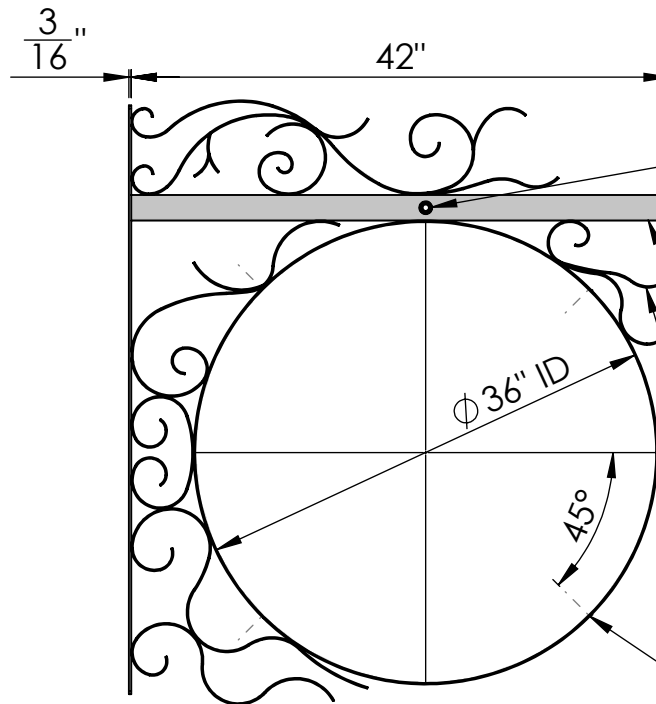

**SIDE VIEW**

**FRONT VIEW**

- 1/2" NPT FEMALE COUPLING
- DECORATIVE FINIAL KM 45-657
- 2" STEEL SQUARE TUBE
- SCROLLWORK/FRAME: 1" x 1/8" STEEL FLAT BAR
- 4X  $\phi$  1/4" SET SCREW AROUND FRAME\*
- \*DRILL HOLES THRU FRAME AND SCROLLWORK WHERE NECESSARY*

Date: 06/2015  
 Scale: NTS  
 DB: CF  
 CB:  
 Order#:

Content: 42" Round Scroll Bavarian Fixed Frame Bracket  
 PN: 390B-RND-42  
 Color/Finish: Textured Black Powder Coat  
 Customer Approval: \_\_\_\_\_