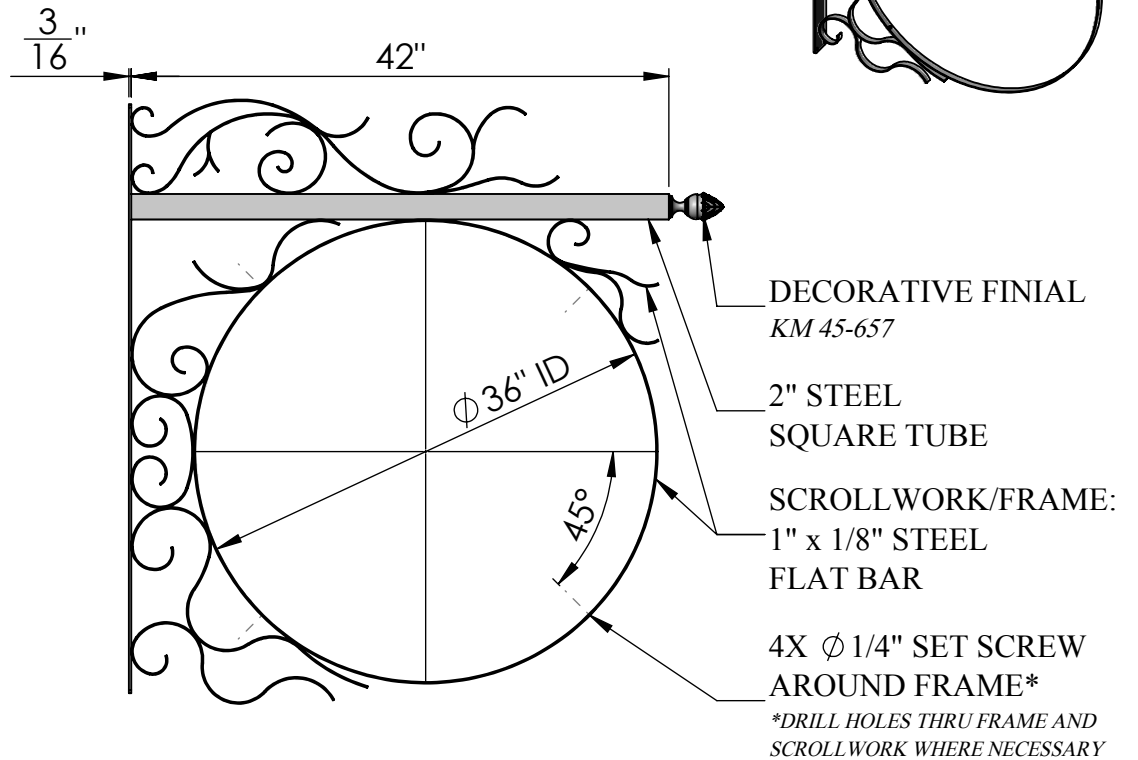

SIDE VIEW

FRONT VIEW

Date: 06/2015
Scale: NTS
DB: CF
CB:
Order#:

Content: 42" Round Scroll Bavarian Fixed Frame Bracket
PN: 390B-RND-42
Color/Finish: Textured Black Powder Coat
Customer Approval: _____

Design by Sign Bracket Store. All visual representations and designs are the intellectual property of Sign Bracket Store and protected under copyright law. Any duplication of this design is in direct violation of the law and will result in legal action.
© Copyright 2008-2015