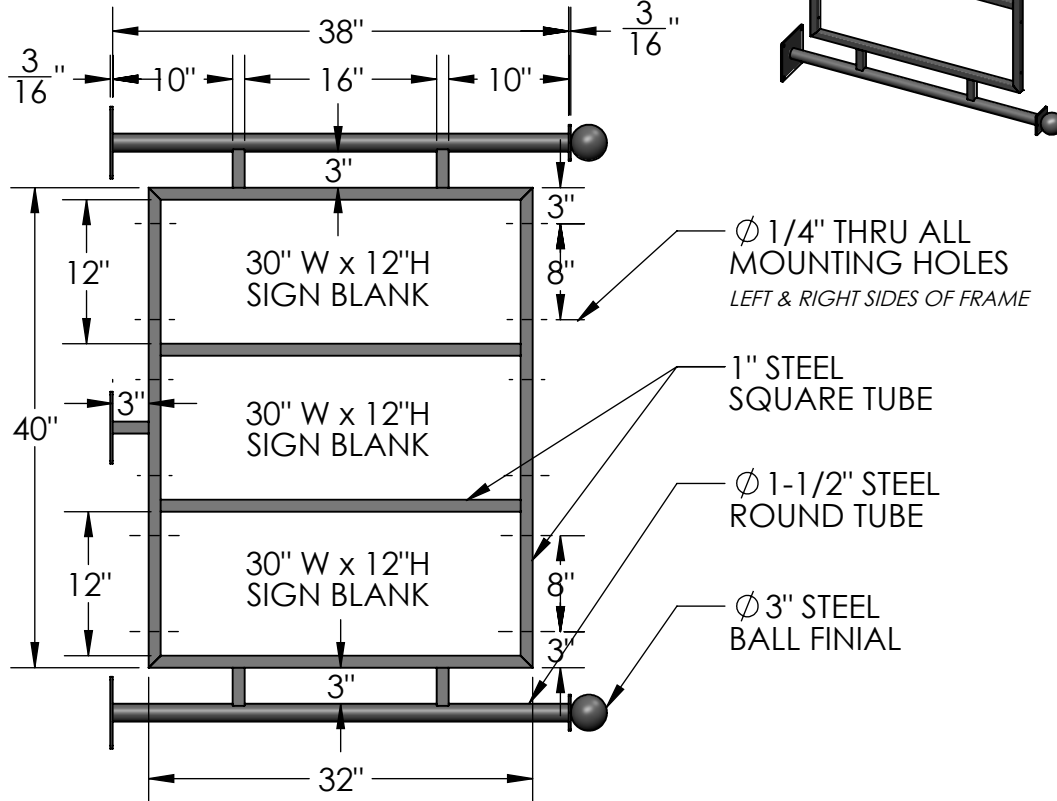

SIDE VIEW

FRONT VIEW

Material: Steel

Scale: 1:14

DB: CF

Rev: A

Order#:

Content: Bel Largo Triple Fixed Sign Bracket - 30"x 12" Signs

PN: 403B-3-3012

Color/Finish: Textured Black Powder Coat

Customer Approval: _____

Design by Sign Bracket Store. All visual representations and designs are the intellectual property of Sign Bracket Store and protected under copyright law. Any duplication of this design is in direct violation of the law and will result in legal action.