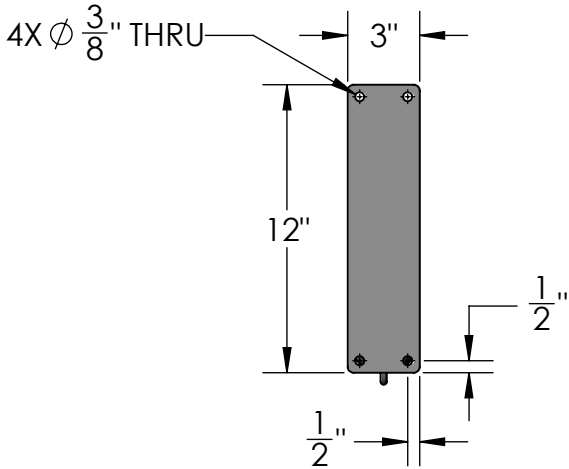

REVISIONS			
REV.	DESCRIPTION	DATE	CB
A	ORIGINAL DRAWING	3/17/2016	CF

SIDE VIEW

FRONT VIEW

Material: Steel

Content: 30" Triangle Truss Hanging Sign Bracket

Design by Sign Bracket Store. All visual representations and designs are the intellectual property of Sign Bracket Store and protected under copyright law. Any duplication of this design is in direct violation of the law and will result in legal action.

Scale: 1:8
DB: CF
Rev: A
Sheet: 1 of 1

PN: 405B-30
Color/Finish: Textured Black Powder Coat

Customer Approval: _____

© Copyright 2008-2016

T: 888-919-7446

F: 760-603-0812