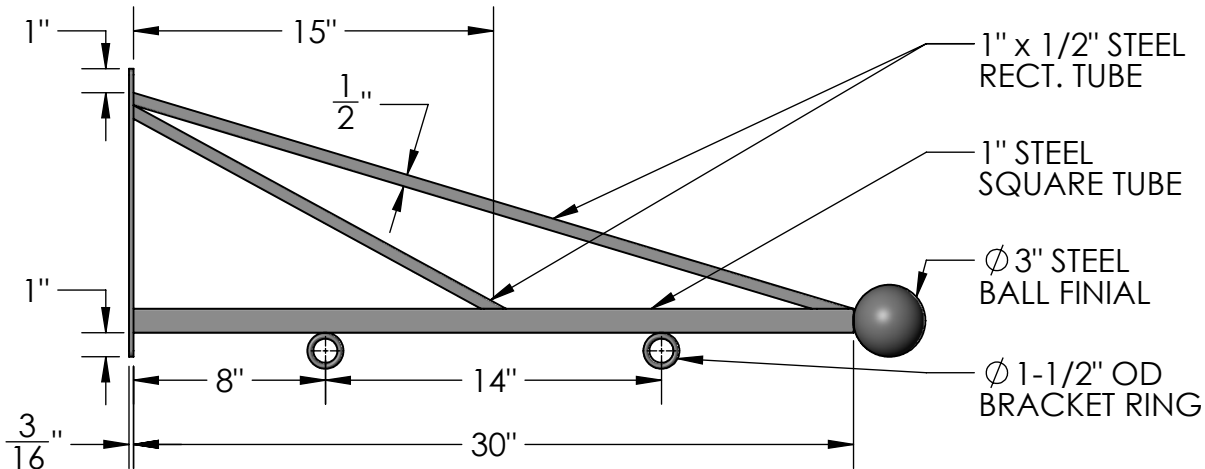

REVISIONS			
REV.	DESCRIPTION	DATE	CB
A	ORIGINAL DRAWING	3/17/2016	CF

SIDE VIEW

FRONT VIEW

Material: Steel

Content: 30" Triangle Truss Hanging Sign Bracket

Design by Sign Bracket Store. All visual representations and designs are the intellectual property of Sign Bracket Store and protected under copyright law. Any duplication of this design is in direct violation of the law and will result in legal action.

Scale: 1:8
DB: CF
Rev: A
Sheet: 1 of 1

PN: 405B-30
Color/Finish: Textured Black Powder Coat

Customer Approval: _____

© Copyright 2008-2016

T: 888-919-7446

F: 760-603-0812