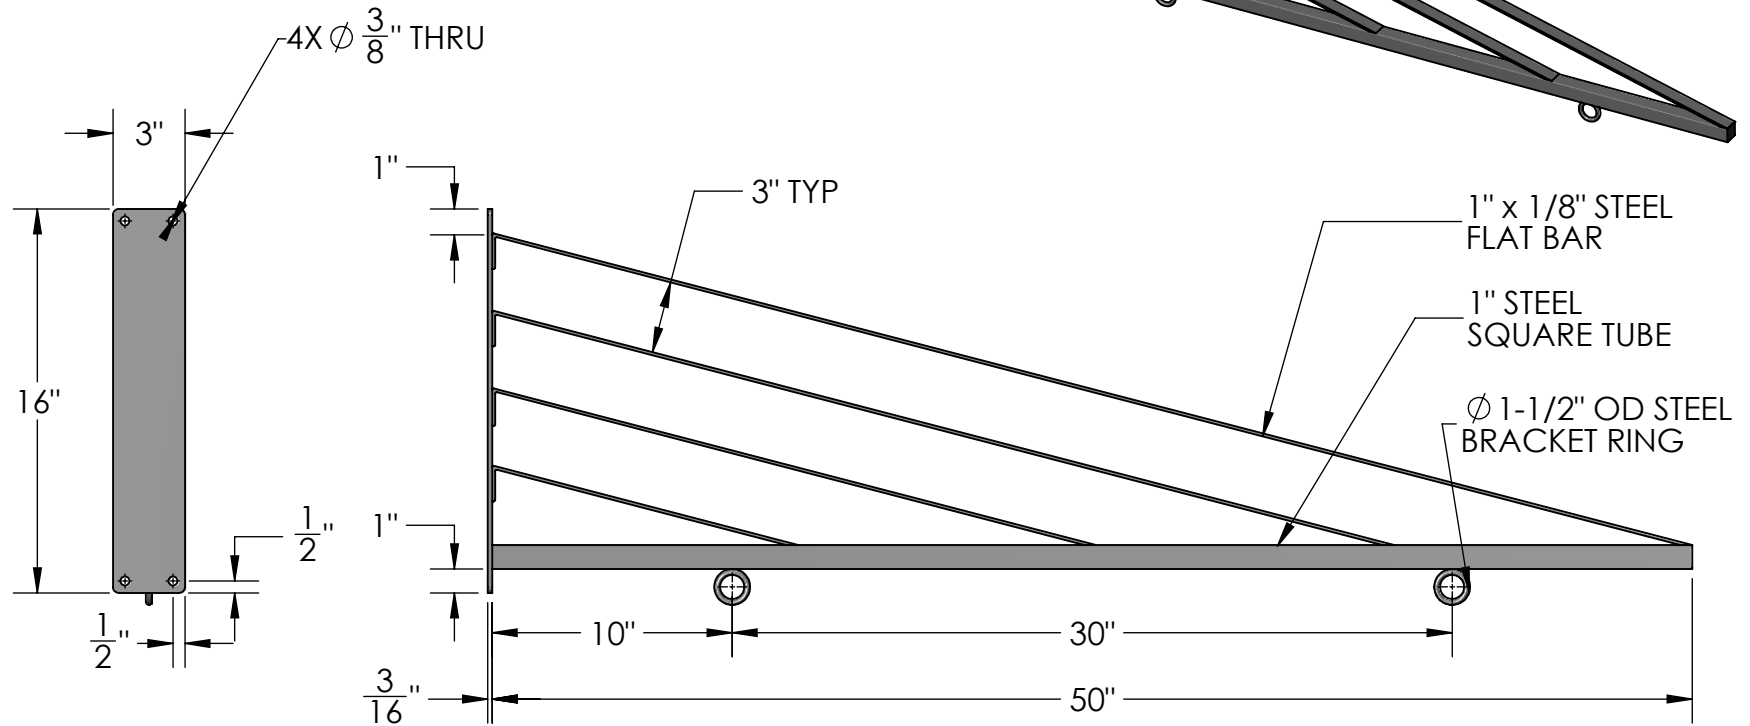

REVISIONS			
REV.	DESCRIPTION	DATE	CB
A	ORIGINAL DRAWING	10/10/2016	ZB

**SIDE VIEW**

**FRONT VIEW**

Material:  
Steel

Content: 50" Terazza Triangle Hanging Blade Sign Bracket  
PN: 410B-50

Scale: 1:8  
DB: ZB  
Rev: A  
Sheet: 1 of 1