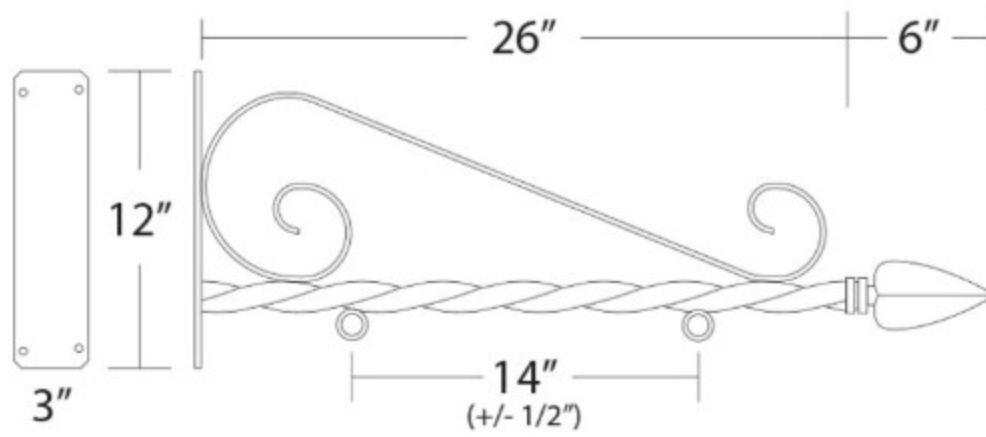

M3-TA26-PSF

1 3/8" Twisted Steel Shaft