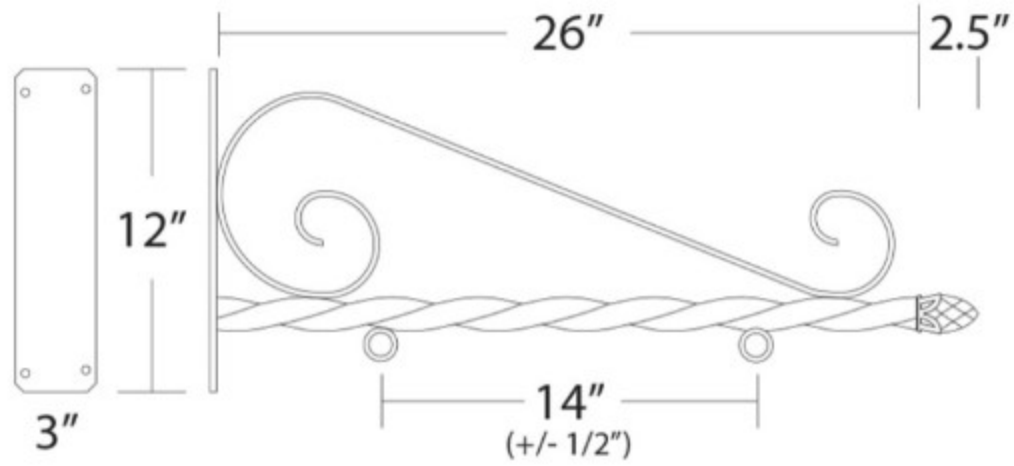

# M3-TA26-PPF

1 3/8" Twisted Steel Shaft