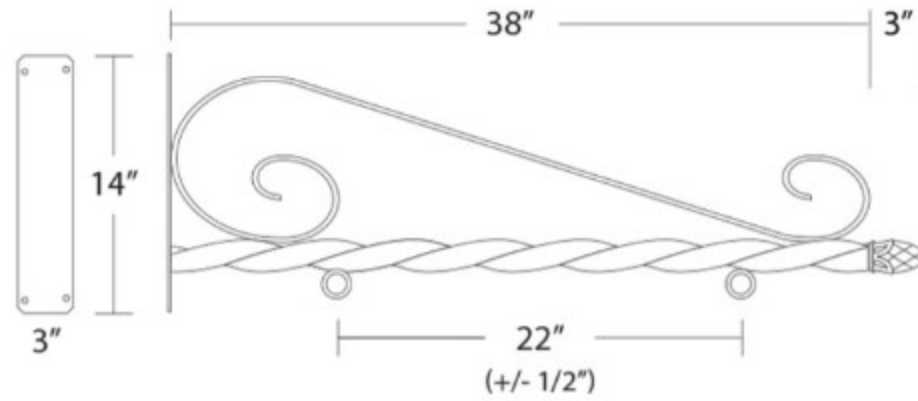

M3-TA38-PPF

1-3/4" Twisted Steel Shaft