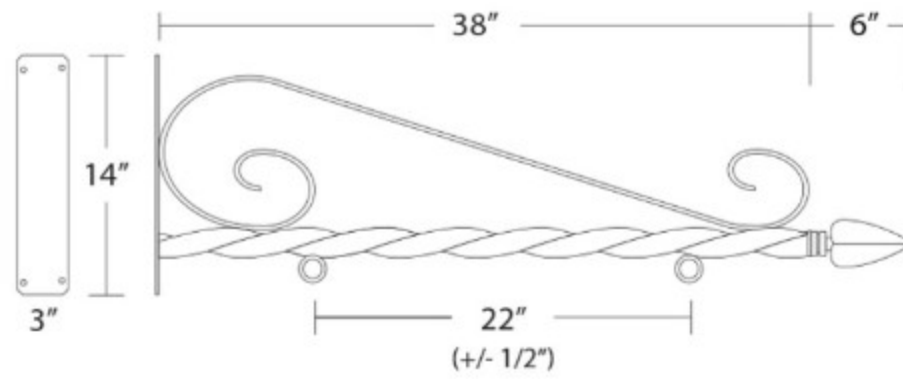

M3-TA38-PSF

1-3/4" Twisted Steel Shaft