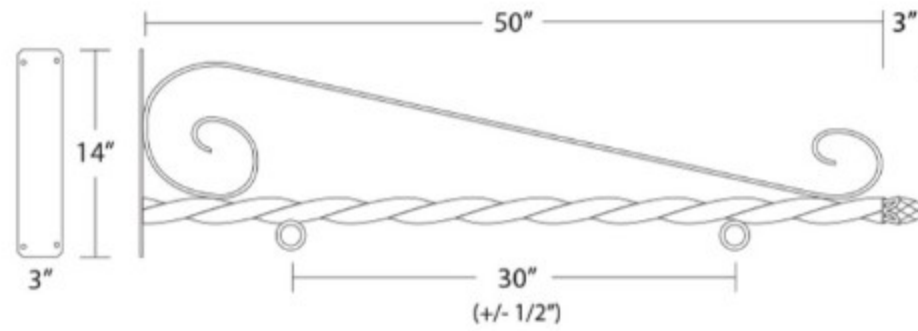

M3-TA50-PPF

1-3/4" Twisted Steel Shaft