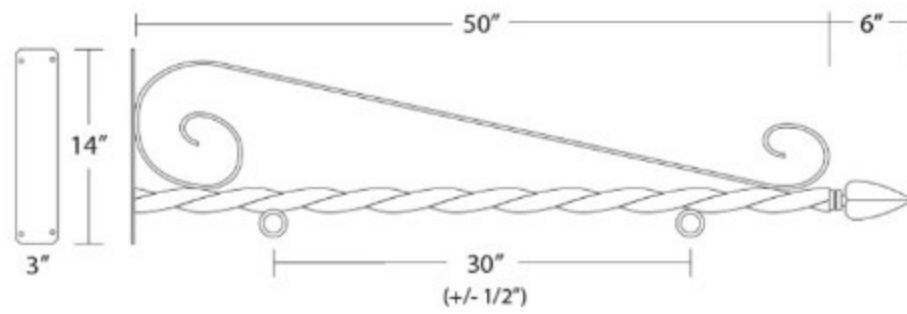

M3-TA50-PSF

1-3/4" Twisted Steel Shaft