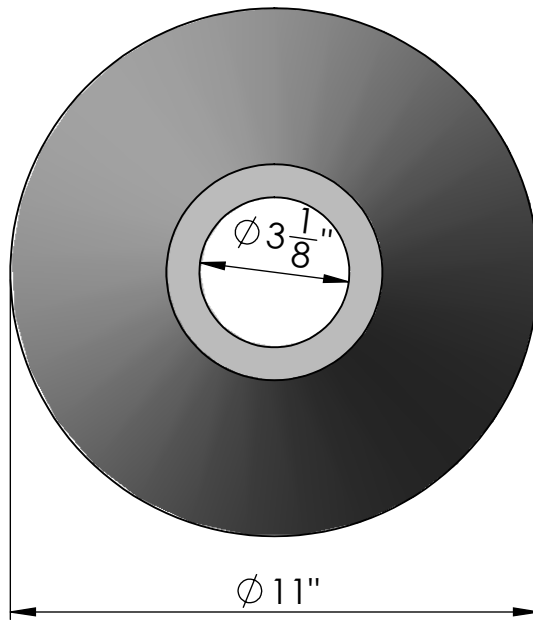

**Material: 1/16" Aluminum**

**TOP VIEW**

**FRONT VIEW**

Date: 06/2015  
Scale: NTS  
DB: CF  
CB:  
Order#:

Content: Large Aluminum Base Cover for 3" Round Post  
PN: SL-2412-C41-BLACK  
Color/Finish: Textured Black Powder Coat  
Customer Approval: \_\_\_\_\_