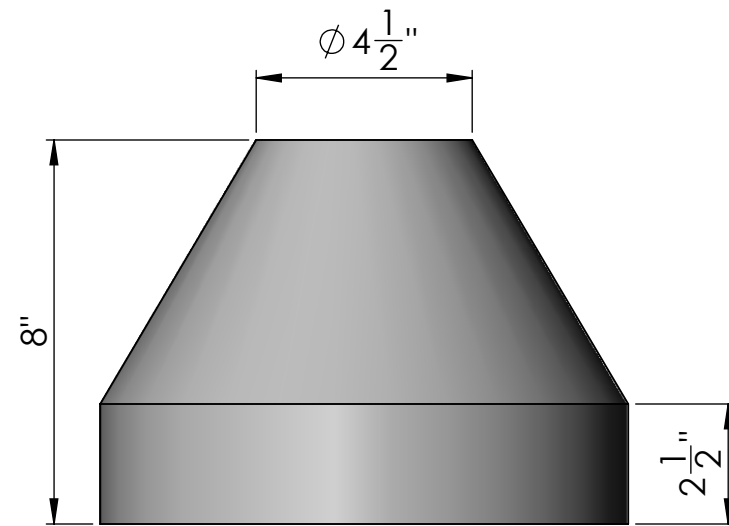

**Material: 1/16" Aluminum**

**TOP VIEW**

**FRONT VIEW**

Date: 06/2015  
Scale: NTS  
DB: CF  
CB:  
Order#:

Content: Large Aluminum Base Cover for 3" Round Post  
PN: SL-2412-C41-BLACK  
Color/Finish: Textured Black Powder Coat  
Customer Approval: \_\_\_\_\_