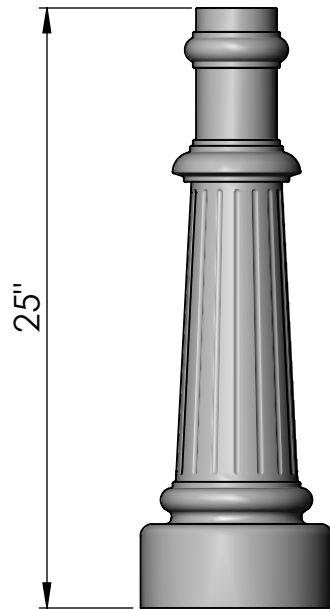

SLIPS OVER ϕ 3" ROUND POST

FRONT VIEW

TOP VIEW

Date: 08/2015
Scale: NTS
DB: CF
CB:
Order#:

Content: 25" Cast Aluminum Architectural Base - 3" Post
PN: CMC-SFB-24-3-BLK
Color/Finish: Textured Black Powder Coat
Customer Approval: _____