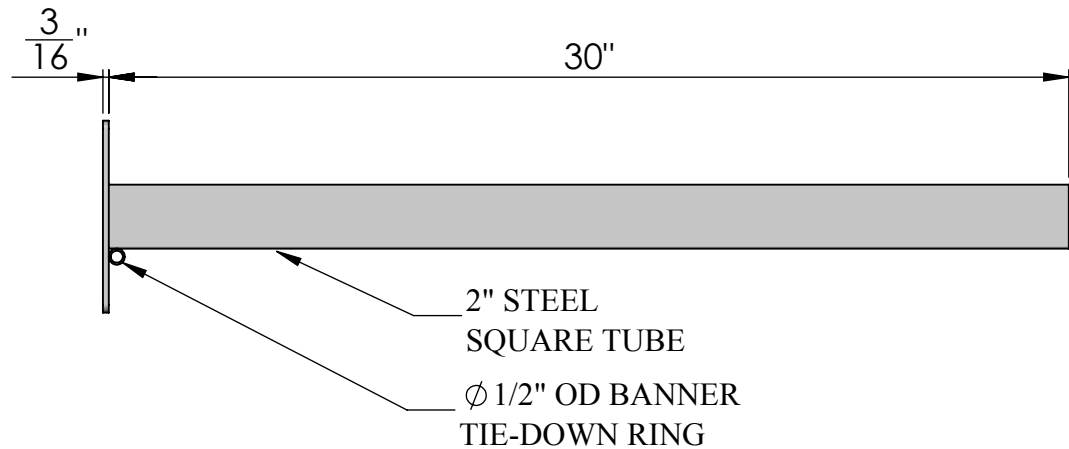

SIDE VIEW

FRONT VIEW

Date: 06/2015
 Scale: NTS
 DB: CF
 CB:
 Order#:

Content: 30" Universal Straight Arm Bracket
 PN: 379B-30
 Color/Finish: Textured Black Powder Coat
 Customer Approval: _____

Design by Sign Bracket Store. All visual representations and designs are the intellectual property of Sign Bracket Store and protected under copyright law. Any duplication of this design is in direct violation of the law and will result in legal action.
 © Copyright 2008-2015