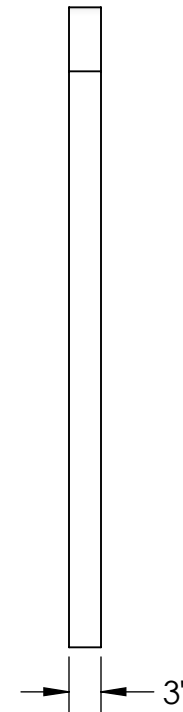

FRONT VIEW

SIDE VIEW

Material: PVC

Scale: 1:18
DB: CF
Rev:
Order#:

Content: Crown Model Monument Sign

PN: ABM-400-7260

Color/Finish: Unpainted PVC

Customer Approval: _____